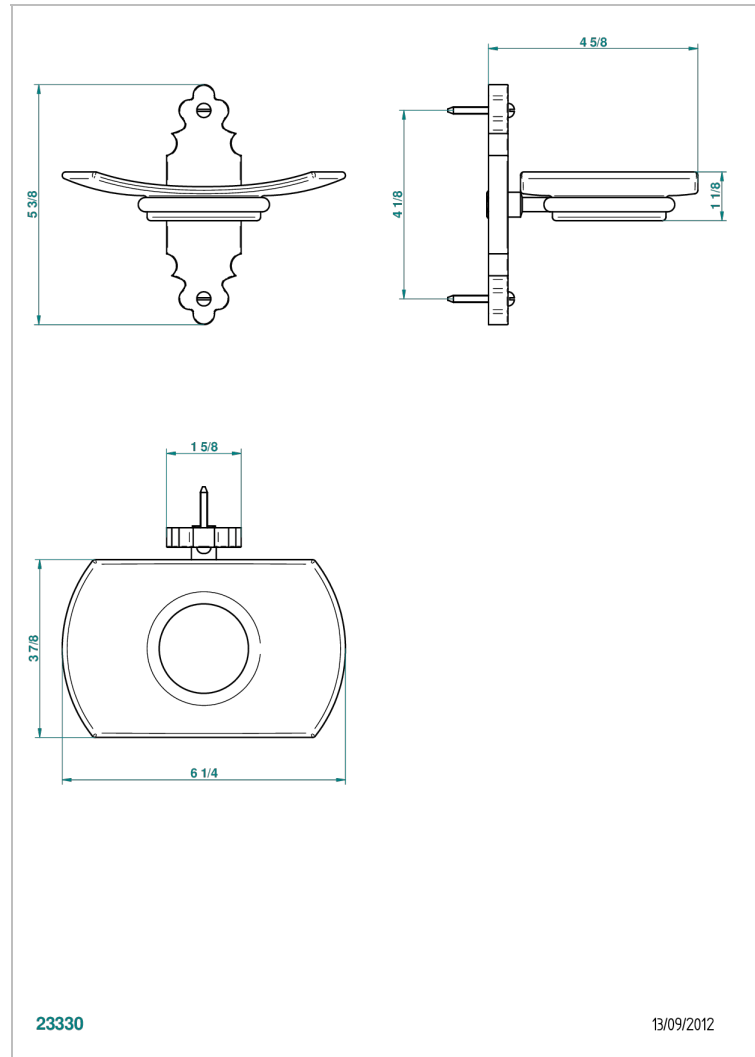

1900 WITH LEVER HANDLES

G28-500

Glass soap dish, wall mounted

23330

13/09/2012

CHARACTERISTIC

- 1900 with lever handles
- Glass soap dish, wall mounted

AVAILABLE FINITIONS