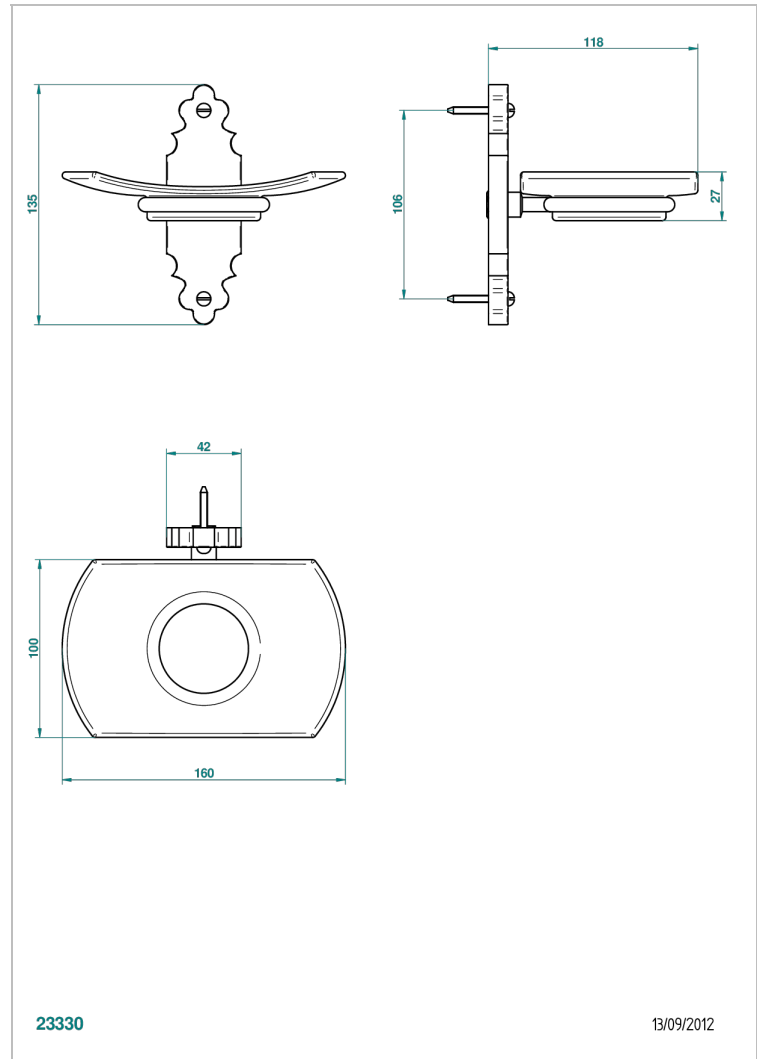

1900 WITH LEVER

G28-500

Wall mounted glass soap dish

CHARACTERISTIC

- 1900 with lever
- Wall mounted glass soap dish

AVAILABLE FINITIONS

Antique nickel - H28
Black ceram - D30
Blush PVD - H62
Brass color PVD - H49
Brown bronze color PVD - F33
Gold color PVD - H52