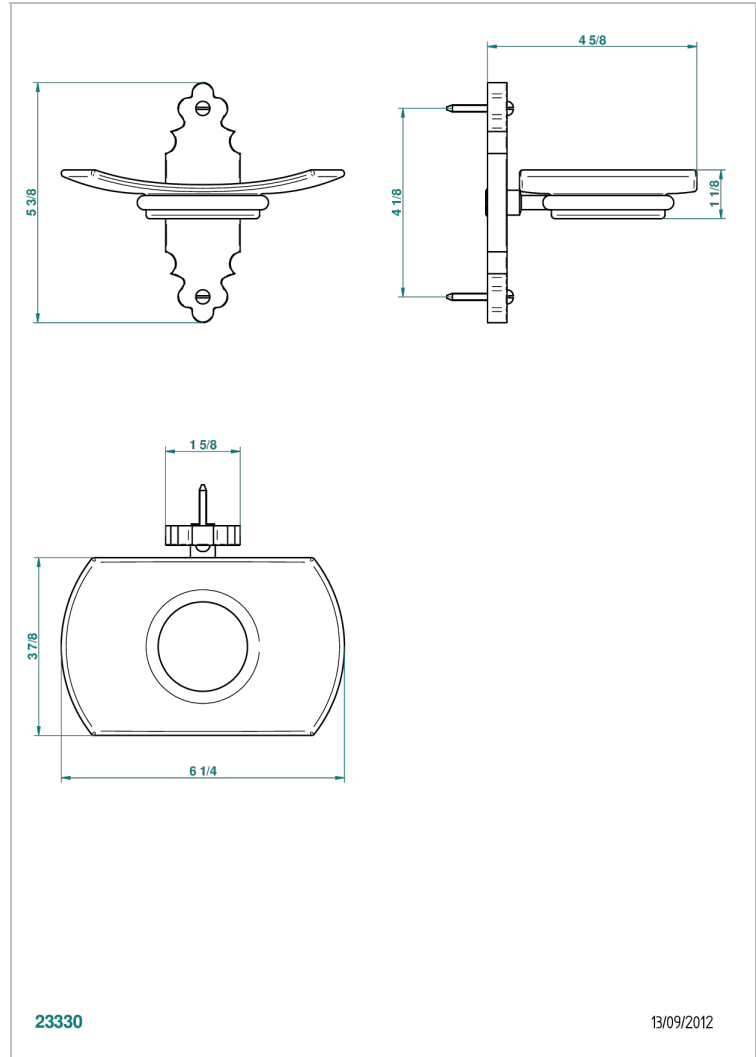

# 1900 WITH LEVER

G28-500

Wall mounted glass soap dish

## CHARACTERISTIC

- 1900 with lever
- Wall mounted glass soap dish