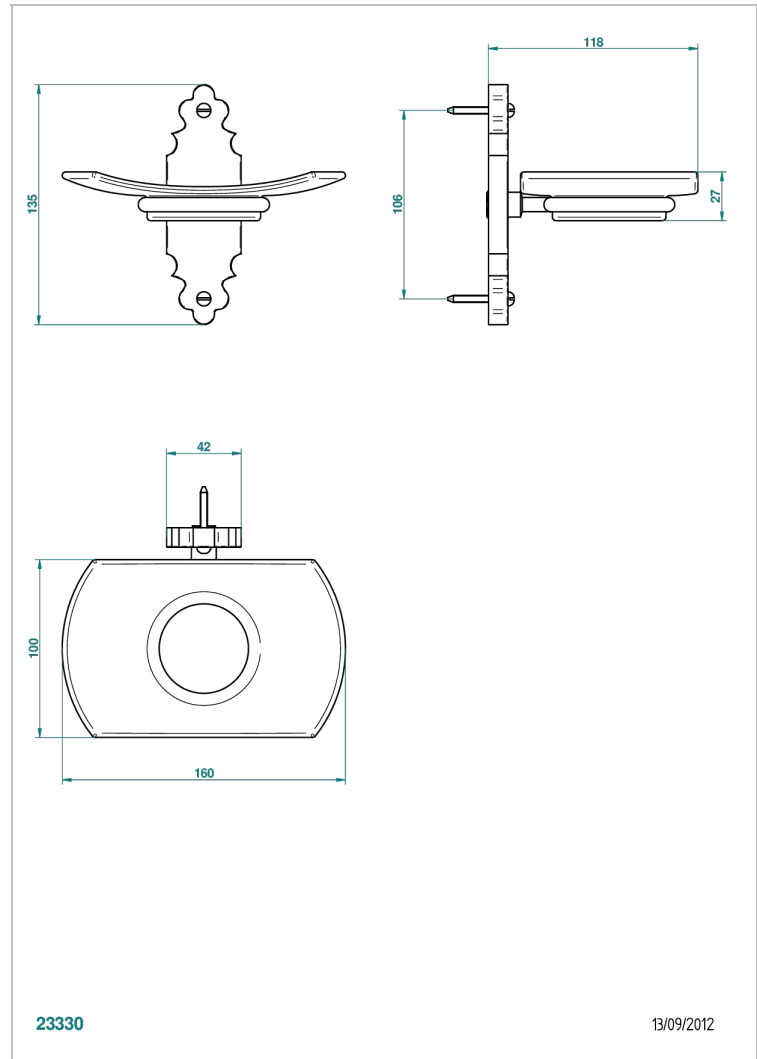

1900

G25-500

Glass soap dish, wall mounted

CHARACTERISTIC

- 1900
- Glass soap dish, wall mounted

AVAILABLE FINITIONS

Black ceram - D30
Blush PVD - H62
Brass color PVD - H49
Brown bronze color PVD - F33
Chrome polished - A02
Chrome polished / gold polished - G02