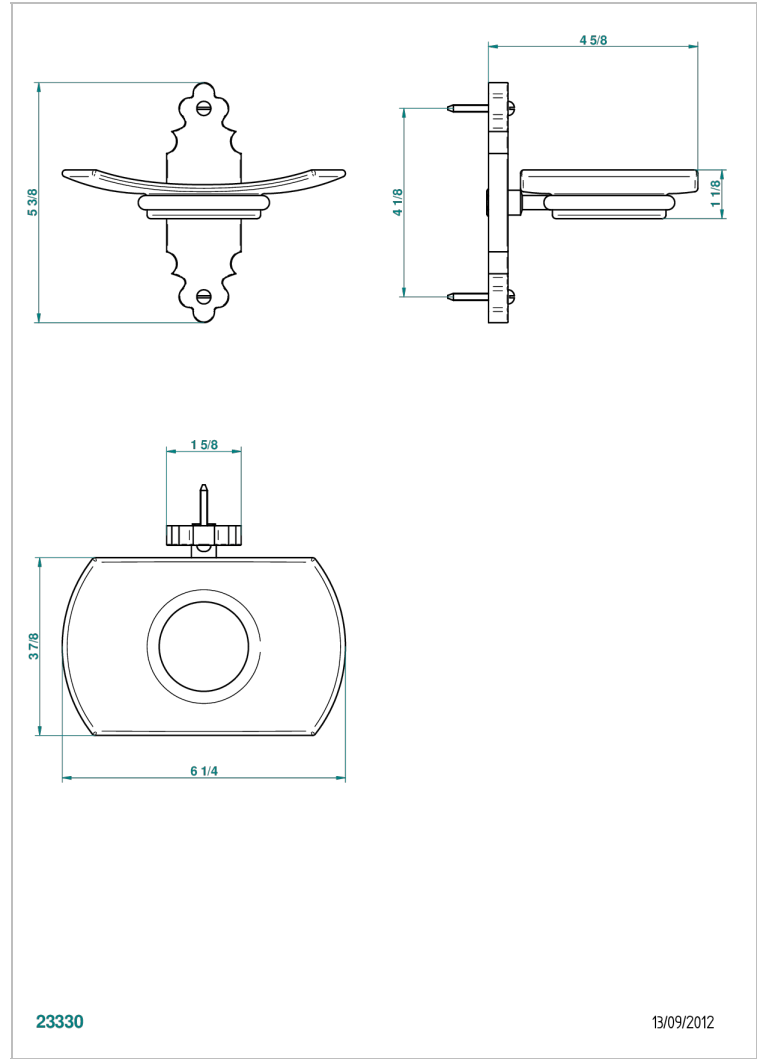

# 1900

G25-500

Glass soap dish, wall mounted

## CHARACTERISTIC

- 1900
- Glass soap dish, wall mounted