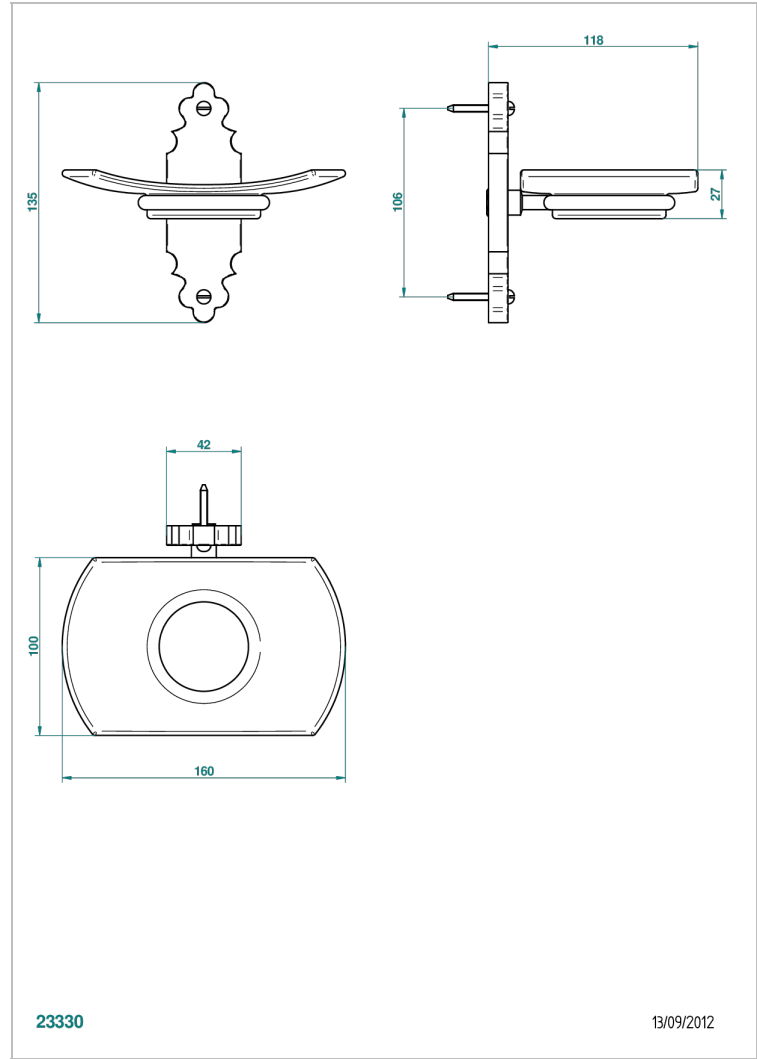

1900

G25-500

Wall mounted glass soap dish

CHARACTERISTIC

- 1900
- Wall mounted glass soap dish

AVAILABLE FINITIONS

Antique nickel - H28
Black ceram - D30
Blush PVD - H62
Brass color PVD - H49
Brown bronze color PVD - F33
Gold color PVD - H52