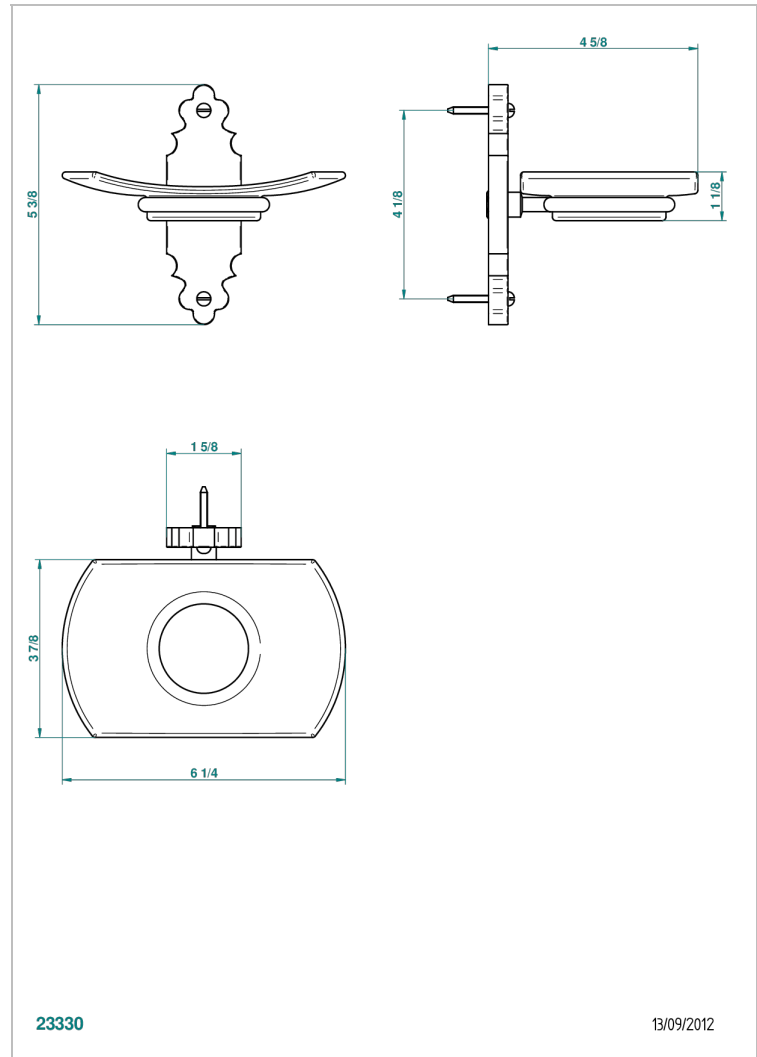

1900

G25-500

Wall mounted glass soap dish

CHARACTERISTIC

- 1900
- Wall mounted glass soap dish

AVAILABLE FINITIONS

Antique nickel - H28
Black ceram - D30
Blush PVD - H62
Brass color PVD - H49
Brown bronze color PVD - F33
Gold color PVD - H52