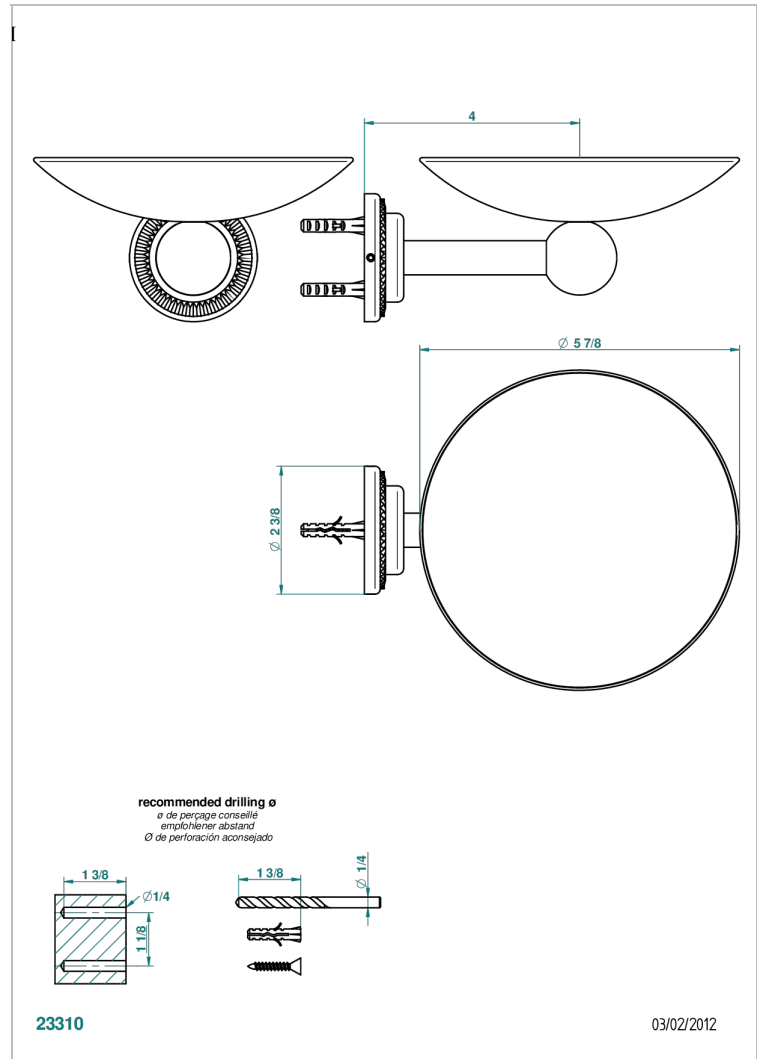

DIPLOMATE ROYALE

U4D-546GM

Soap dish, wall mounted, 6" diameter

CHARACTERISTIC

- Diplome Royale
- Soap dish, wall mounted, 6" diameter

AVAILABLE FINITIONS

Black ceram - D30
Blush PVD - H62
Brass color PVD - H49
Brown bronze color PVD - F33
Chrome polished - A02
Chrome polished / gold polished - G02