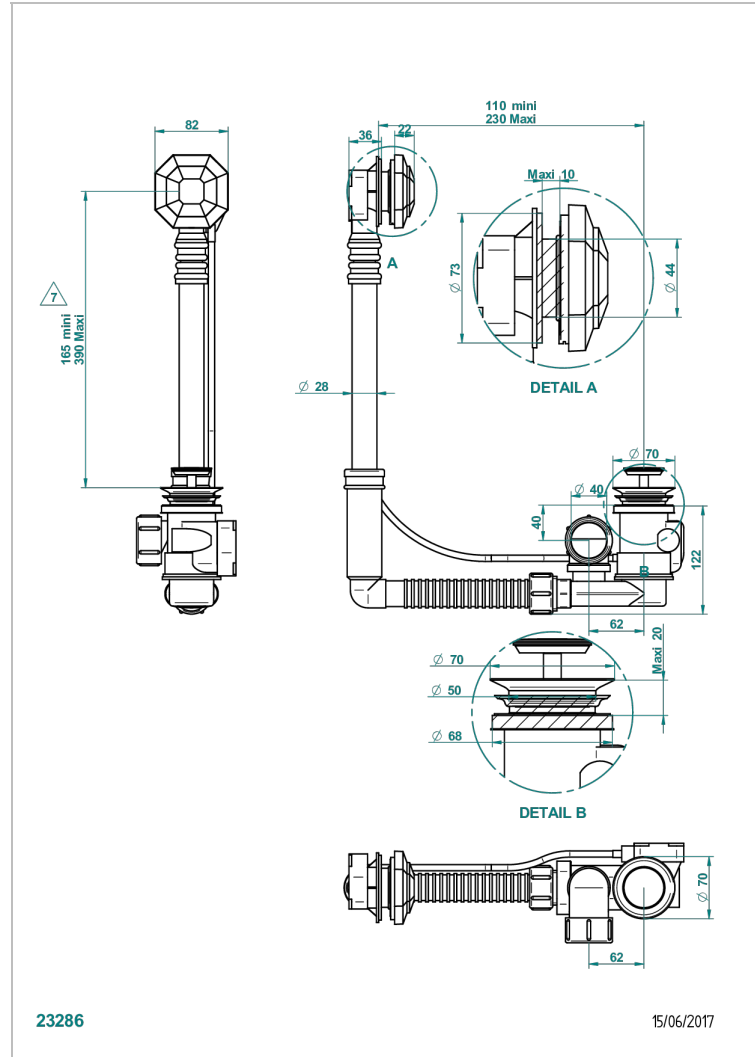

Geberit bath waste, adjustable height: mini 165 mm / maxi 390 mm ; adjustable projection: mini 110 mm / maxi 230 mm, outlet  $\varnothing$  40 mm, delivered with stylised control knob - European model

### CHARACTERISTIC

- Art Déco
- Geberit bath waste, adjustable height: mini 165 mm / maxi 390 mm ; adjustable projection: mini 110 mm / maxi 230 mm, outlet  $\varnothing$  40 mm, delivered with stylised control knob - European model

Nickel color PVD - H55  
Polished chrome (color finish) - A02  
Umber PVD - H66