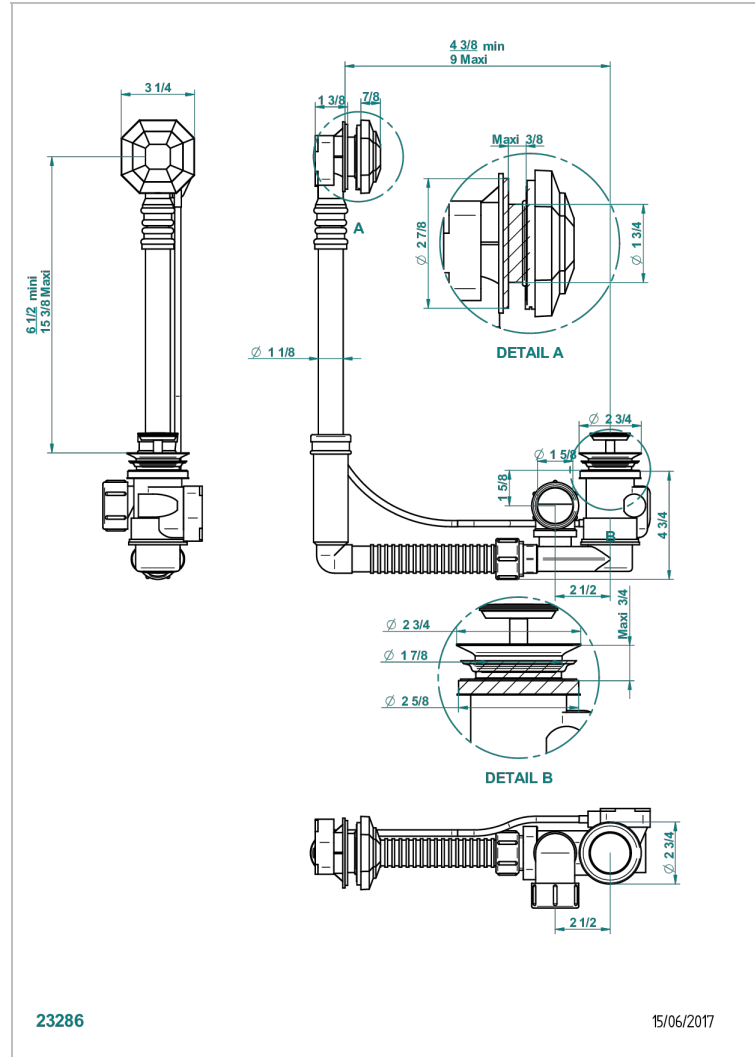

Geberit bath waste, adjustable height: mini 165 mm / maxi 390 mm ; adjustable projection: mini 110 mm / maxi 230 mm, outlet \varnothing 40 mm, delivered with stylised control knob - European model

CHARACTERISTIC

- Art Déco
- Geberit bath waste, adjustable height: mini 165 mm / maxi 390 mm ; adjustable projection: mini 110 mm / maxi 230 mm, outlet \varnothing 40 mm, delivered with stylised control knob - European model

Nickel color PVD - H55
Polished chrome (color finish) - A02
Umber PVD - H66