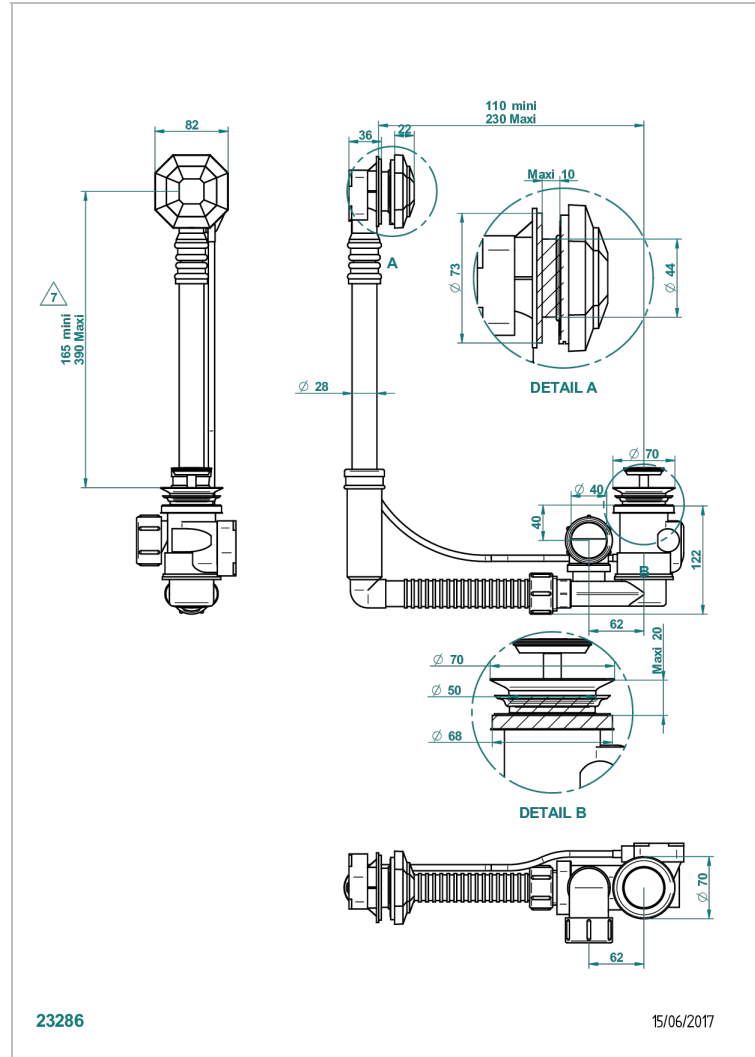

Geberit bath waste, adjustable height: mini 165 mm / maxi 390 mm ; adjustable projection: mini 110 mm / maxi 230 mm, outlet \varnothing 40 mm, delivered with stylised control knob - European model

CHARACTERISTIC

- Art Déco
- Geberit bath waste, adjustable height: mini 165 mm / maxi 390 mm ; adjustable projection: mini 110 mm / maxi 230 mm, outlet \varnothing 40 mm, delivered with stylised control knob - European model

Nickel color PVD - H55
Polished chrome (color finish) - A02
Umber PVD - H66