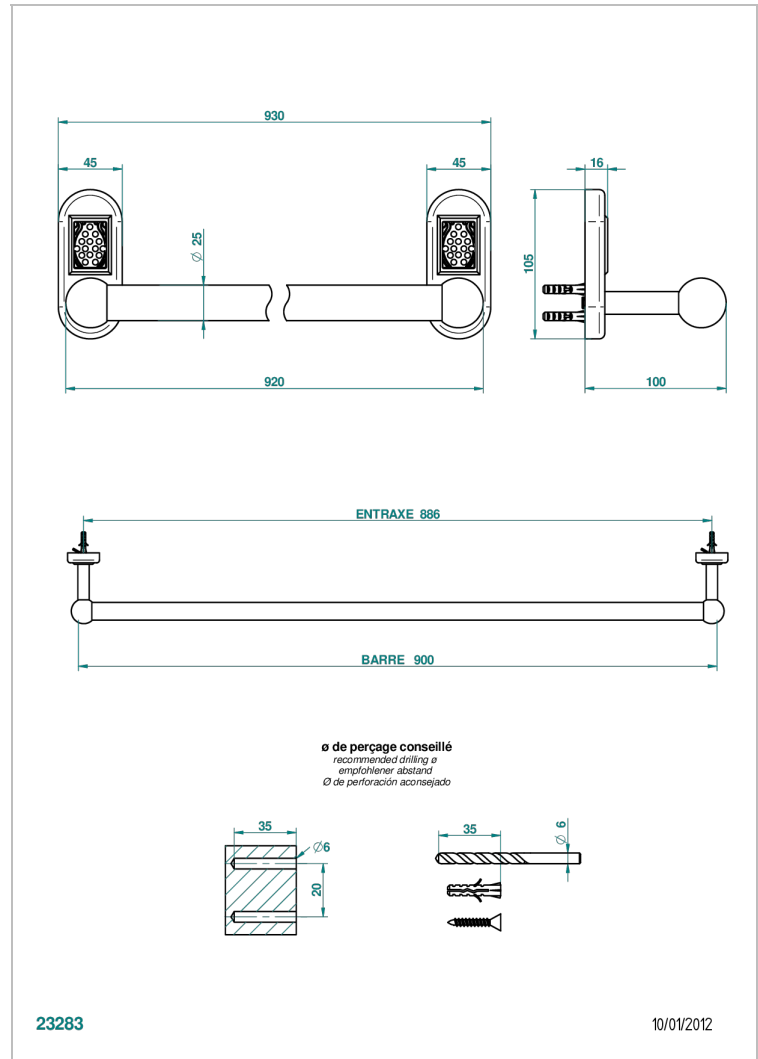

VENICE

A2E-526

Towel bar, 35 1/2" long

THG[®]
PARIS

CHARACTERISTIC

- Venice
- Towel bar, 35 1/2" long

AVAILABLE FINITIONS

Black ceram - D30
Blush PVD - H62
Brass color PVD - H49
Brown bronze color PVD - F33
Chrome polished - A02
Chrome polished / gold polished - G02