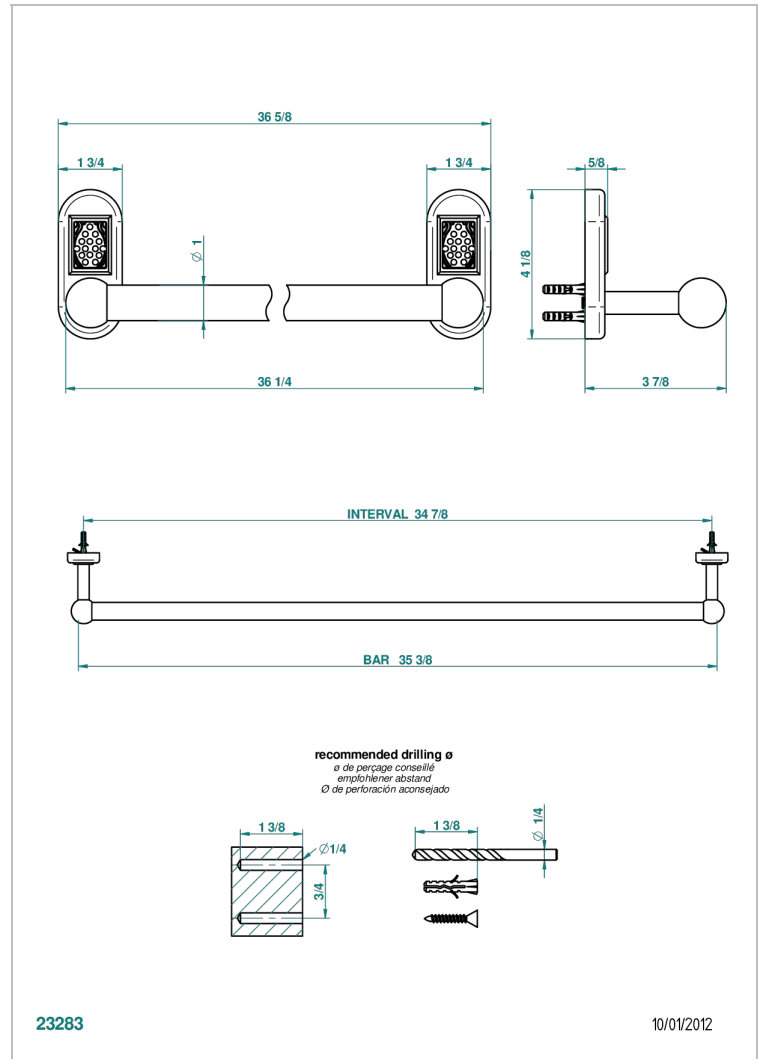

# VENICE

A2E-526

Towel bar, 35 1/2" long

## CHARACTERISTIC

- Venice
- Towel bar, 35 1/2" long