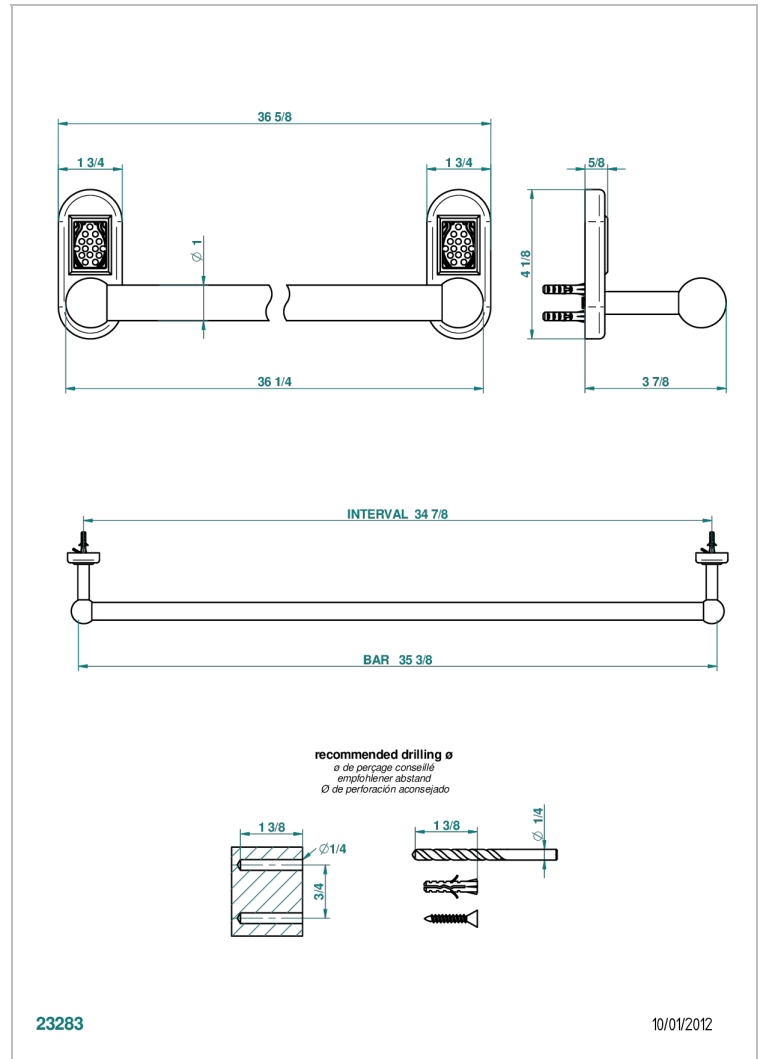

VENICE

A2E-526

Bath towel holder, length: 900 mm

THG[®]
PARIS

CHARACTERISTIC

- Venice
- Bath towel holder, length: 900 mm

AVAILABLE FINITIONS

Antique nickel - H28
Black ceram - D30
Blush PVD - H62
Brass color PVD - H49
Brown bronze color PVD - F33
Gold color PVD - H52

Nickel color PVD - H55
Polished chrome (color finish) - A02
Polished chrome / Polished gold (color finish) - G02
Polished gold (color finish) - F01
Polished nickel - B01
Soft gold - F30

Soft matt gold - F31
Umber PVD - H66
Varnished matt antique red copper (color finish) - H07