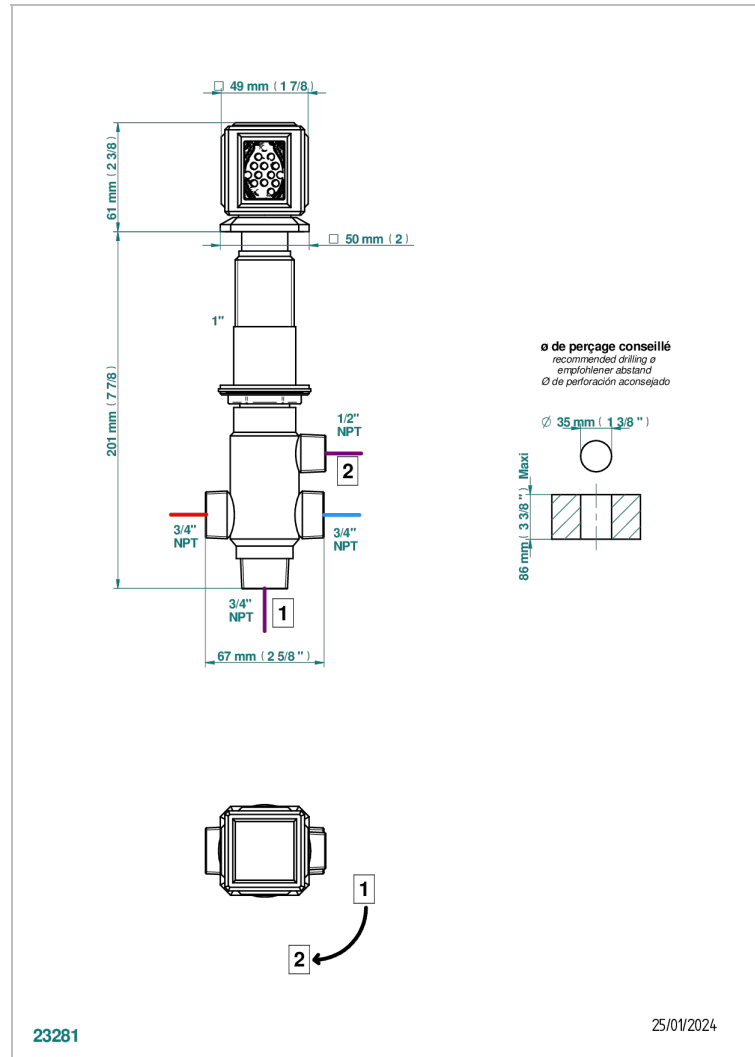

METROPOLIS CLEAR CRYSTAL

A2A-50/4/VG

Rim mounted 4 way diverter : 2 inlets and 2 outlets

CHARACTERISTIC

- Métropolis Clear crystal
- Rim mounted 4 way diverter : 2 inlets and 2 outlets

AVAILABLE FINITIONS

Antique nickel - H28
Black ceram - D30
Blush PVD - H62
Brass color PVD - H49
Brown bronze color PVD - F33
Gold color PVD - H52