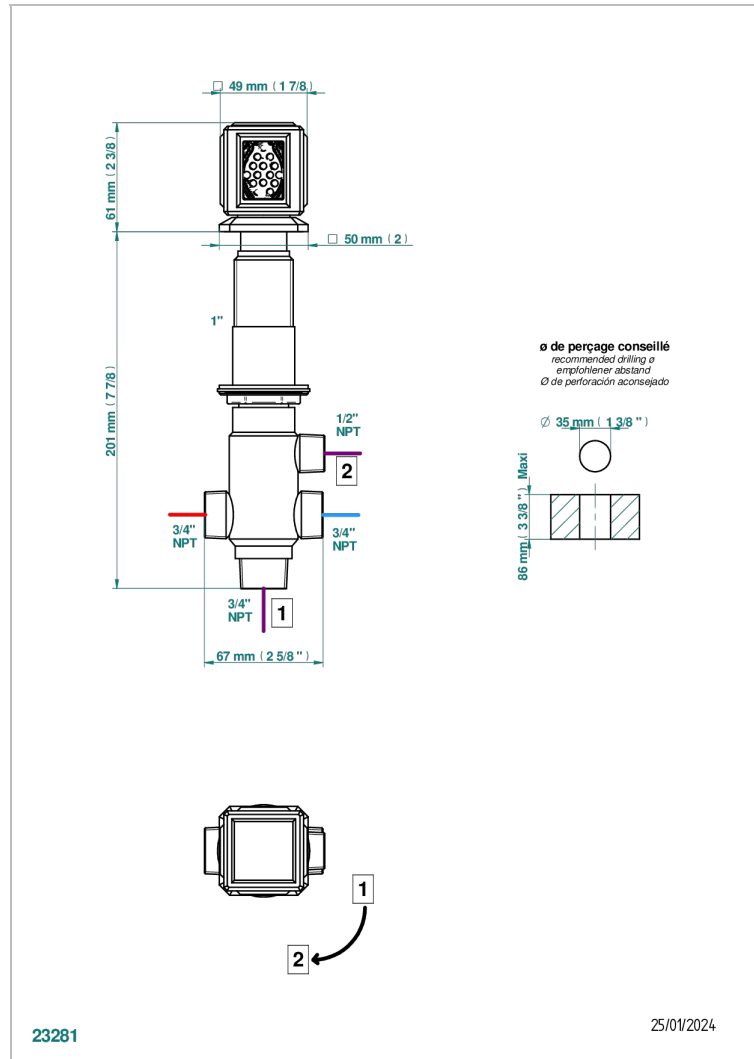

METROPOLIS CLEAR CRYSTAL

A2A-504VGUS

2-function deck diverter with trim

CHARACTERISTIC

- Métropolis Clear crystal
- 2-function deck diverter with trim

AVAILABLE FINITIONS

Black ceram - D30
Blush PVD - H62
Brass color PVD - H49
Brown bronze color PVD - F33
Chrome polished - A02
Chrome polished / gold polished - G02