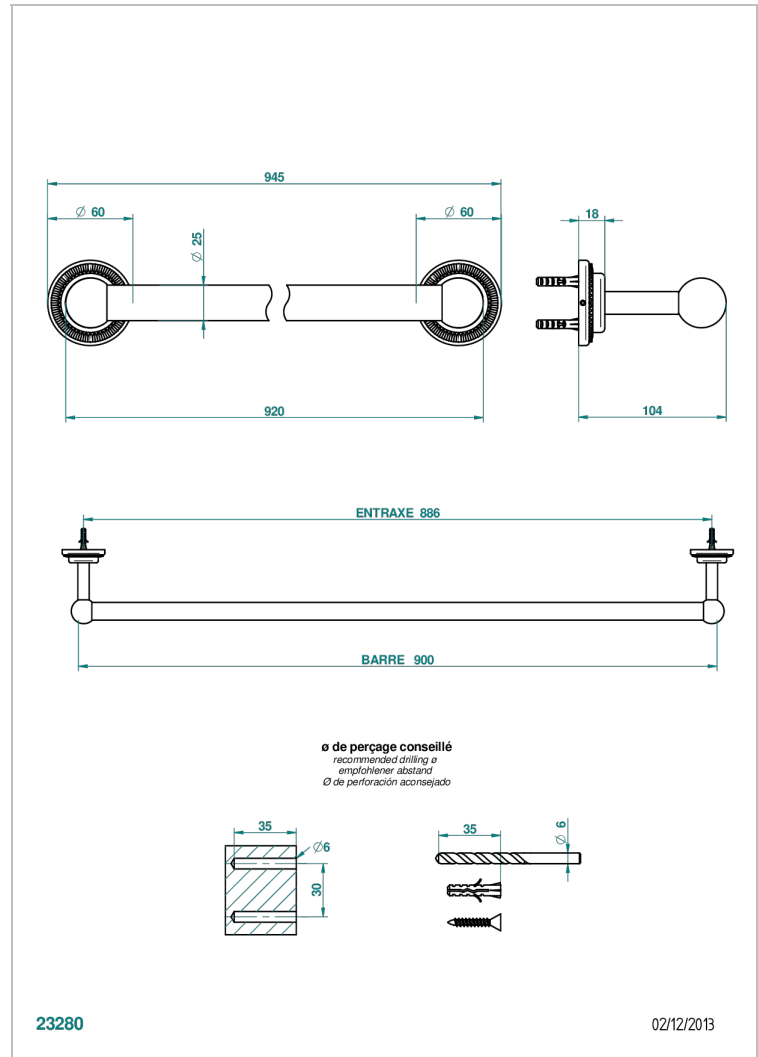

DIPLOMATE ROYALE

U4D-526

Bath towel holder, length: 900 mm

THG[®]
PARIS

CHARACTERISTIC

- Diplomate Royale
- Bath towel holder, length: 900 mm

AVAILABLE FINITIONS

Antique nickel - H28
Black ceram - D30
Blush PVD - H62
Brass color PVD - H49
Brown bronze color PVD - F33
Gold color PVD - H52

Nickel color PVD - H55
Polished chrome (color finish) - A02
Polished chrome / Polished gold (color finish) - G02
Polished gold (color finish) - F01
Polished nickel - B01
Soft gold - F30

Soft matt gold - F31
Umber PVD - H66
Varnished matt antique red copper (color finish) - H07