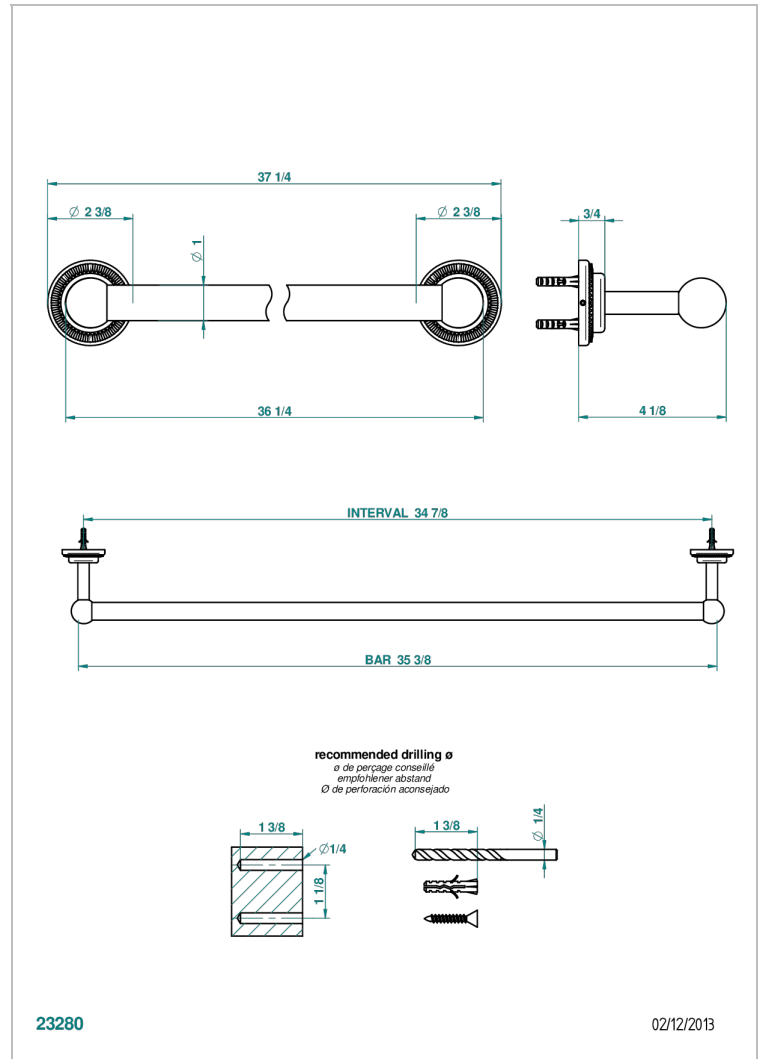

DIPLOMATE ROYALE

U4D-526

Bath towel holder, length: 900 mm

THG[®]
PARIS

CHARACTERISTIC

- Diplomate Royale
- Bath towel holder, length: 900 mm

AVAILABLE FINITIONS

Antique nickel - H28
Black ceram - D30
Blush PVD - H62
Brass color PVD - H49
Brown bronze color PVD - F33
Gold color PVD - H52

Nickel color PVD - H55
Polished chrome (color finish) - A02
Polished chrome / Polished gold (color finish) - G02
Polished gold (color finish) - F01
Polished nickel - B01
Soft gold - F30

Soft matt gold - F31
Umber PVD - H66
Varnished matt antique red copper (color finish) - H07