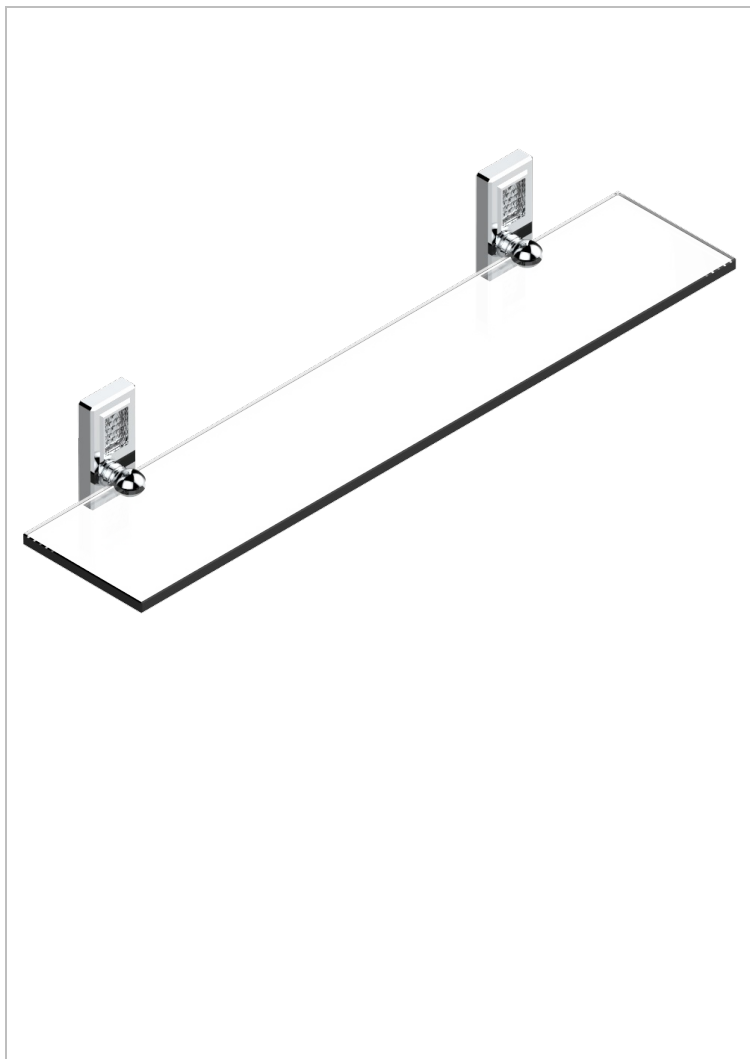

# METROPOLIS CLEAR CRYSTAL WITH LEVER HANDLES

A2B-564

Glass shelf with brackets

## CHARACTERISTIC

- Métropolis Clear crystal with lever handles
- Glass shelf with brackets