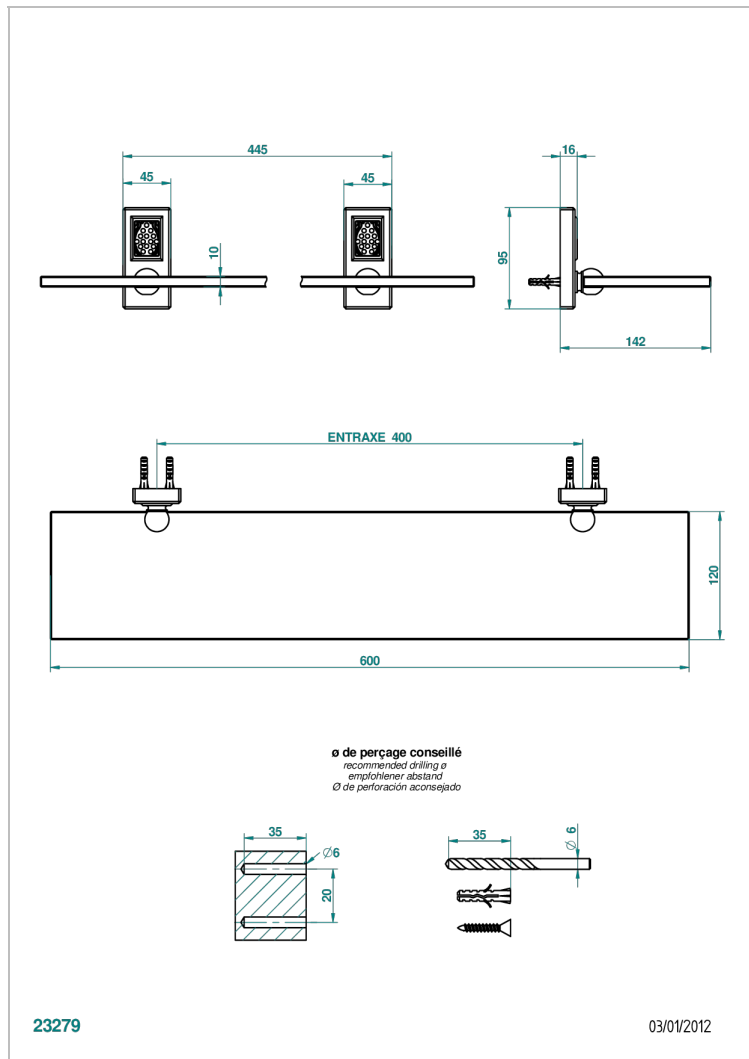

# METROPOLIS CLEAR CRYSTAL WITH LEVER HANDLES

A2B-564

Glass shelf with brackets

## CHARACTERISTIC

- Métropolis Clear crystal with lever handles
- Glass shelf with brackets