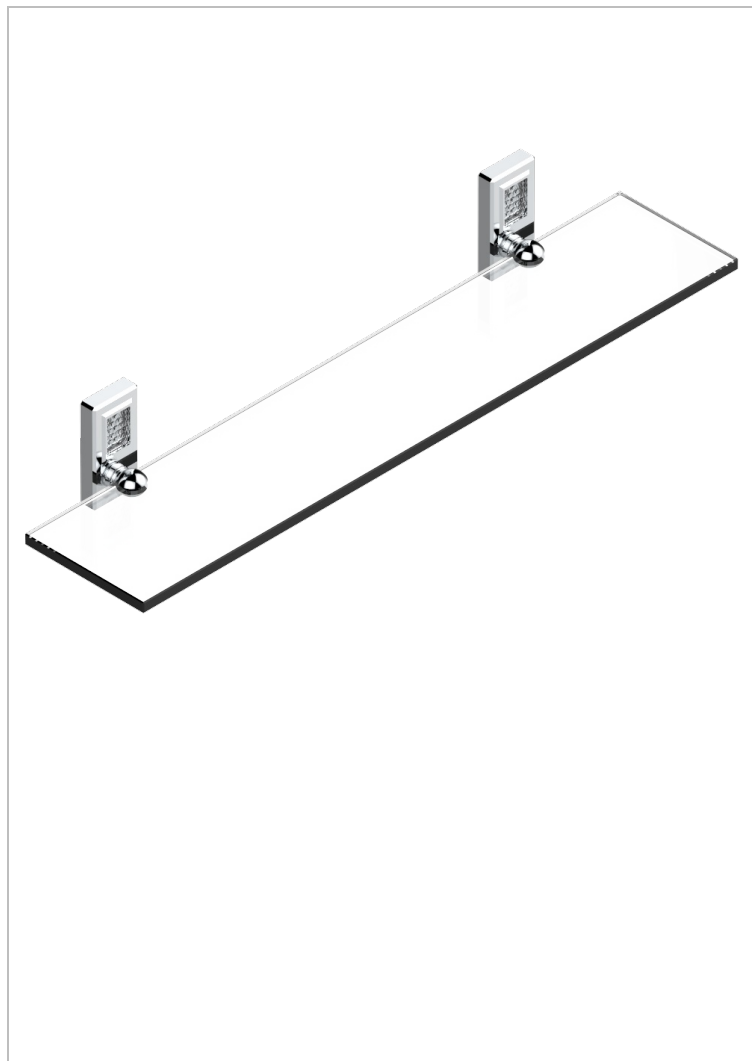

METROPOLIS CLEAR CRYSTAL WITH LEVER HANDLES

A2B-564

Glass shelf with brackets

CHARACTERISTIC

- Métropolis Clear crystal with lever handles
- Glass shelf with brackets

AVAILABLE FINITIONS

Black ceram - D30
 Blush PVD - H62
 Brass color PVD - H49
 Brown bronze color PVD - F33
 Chrome polished - A02
 Chrome polished / gold polished - G02

Gold color PVD - H52
 Gold mat - F07
 Gold polished - F01
 Graphite PVD - H64
 Matt Umber PVD - H67
 Matt blush PVD - H60

Matt brass color PVD - H50
 Matt brown bronze color PVD - F34
 Matt chrome (American satin) - C02
 Matt gold color PVD - H53
 Matt graphite PVD - H65
 Matt nickel (American satin) - C01

Matt nickel color PVD - H56
 Nickel antique / Sovereign - H28
 Nickel color PVD - H55
 Nickel polished - B01
 Soft gold - F30
 Soft matt gold - F31

Umber PVD - H66