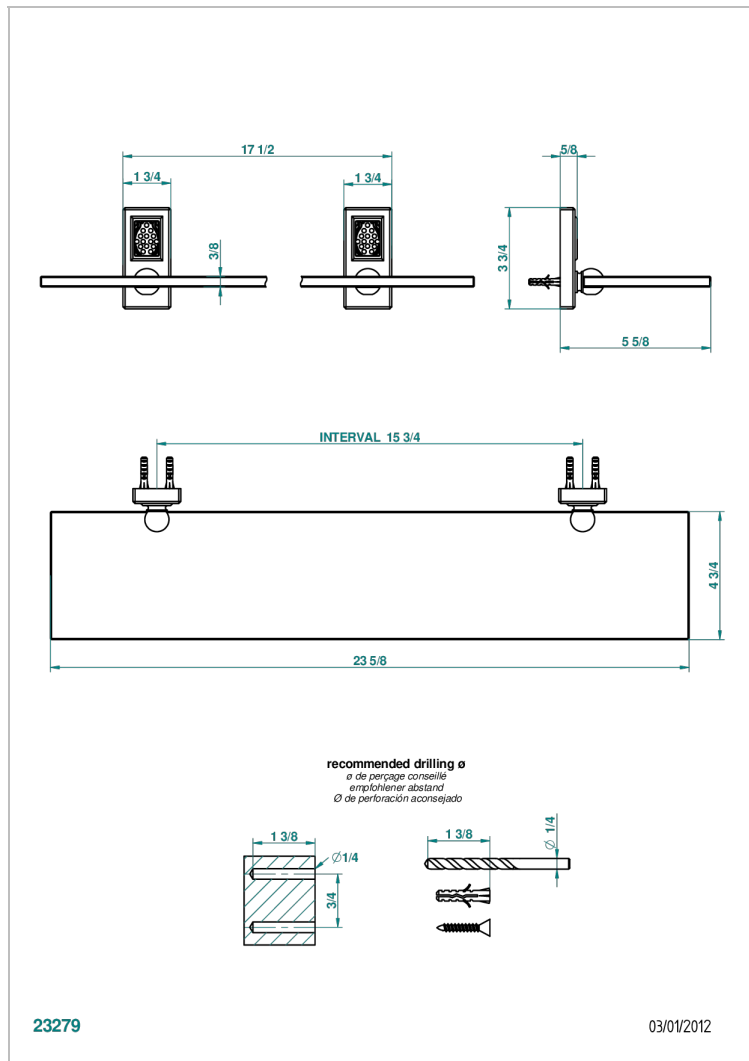

METROPOLIS CLEAR CRYSTAL WITH LEVER HANDLES

A2B-564

Glass shelf with brackets

CHARACTERISTIC

- Métropolis Clear crystal with lever handles
- Glass shelf with brackets

AVAILABLE FINITIONS

Black ceram - D30
 Blush PVD - H62
 Brass color PVD - H49
 Brown bronze color PVD - F33
 Chrome polished - A02
 Chrome polished / gold polished - G02