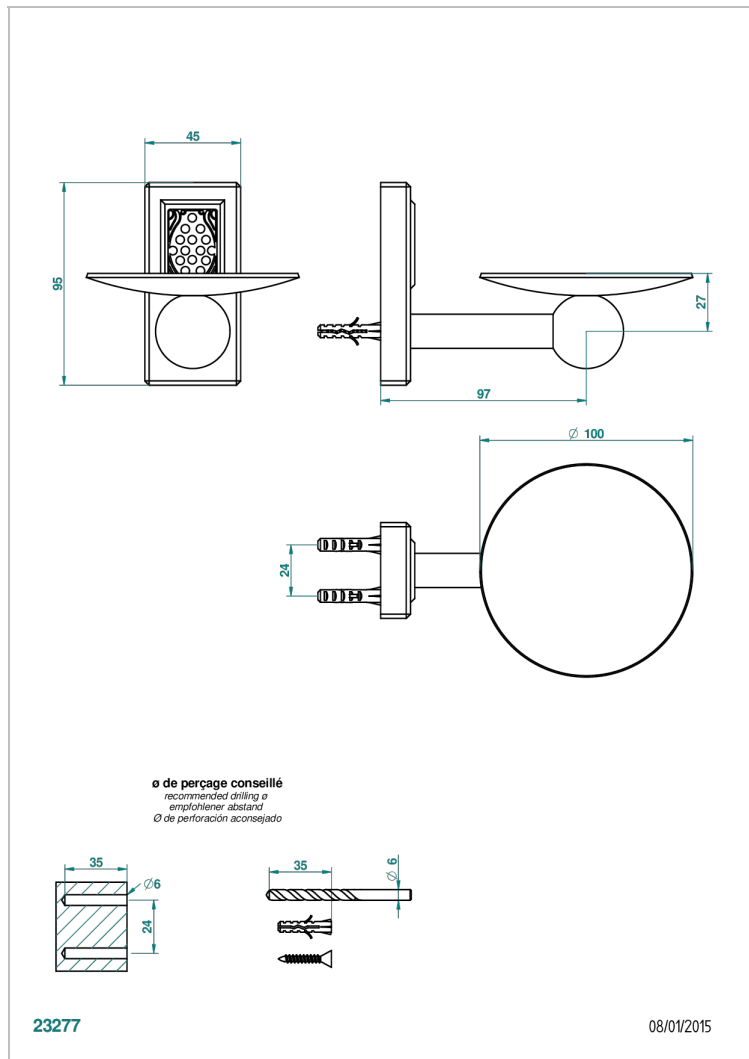

METROPOLIS CLEAR CRYSTAL WITH LEVER HANDLES

A2B-546

Soap dish, wall mounted, 4" diameter

CHARACTERISTIC

- Métropolis Clear crystal with lever handles
- Soap dish, wall mounted, 4" diameter

AVAILABLE FINITIONS