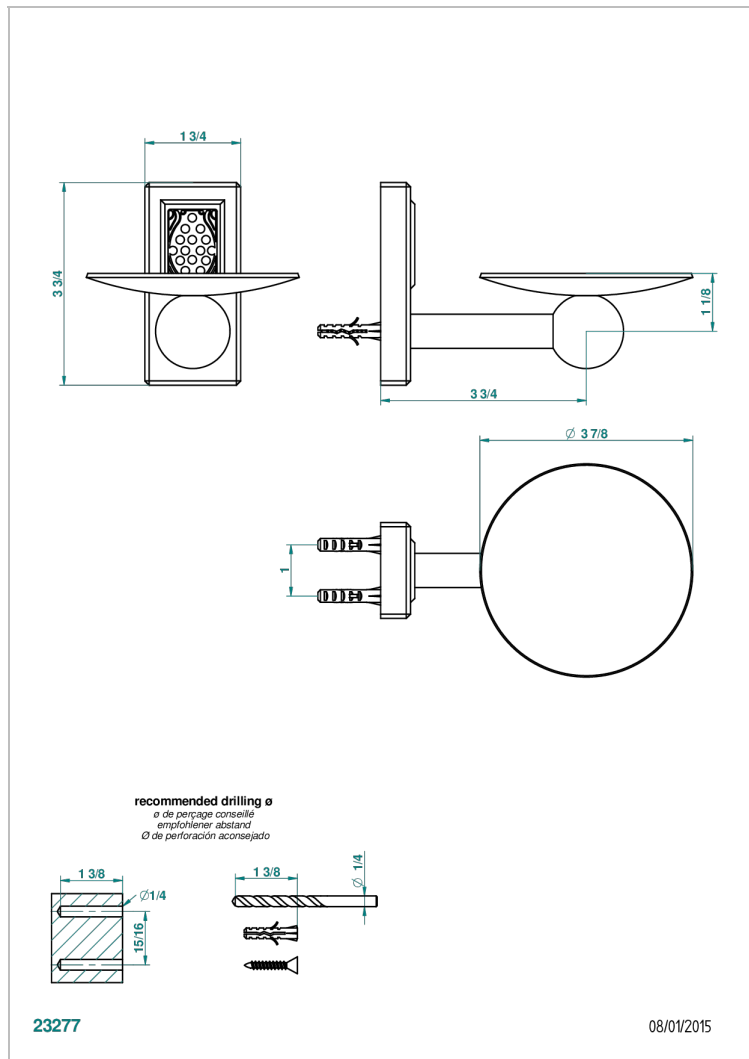

METROPOLIS CLEAR CRYSTAL WITH LEVER HANDLES

A2B-546

Soap dish, wall mounted, 4" diameter

CHARACTERISTIC

- Métropolis Clear crystal with lever handles
- Soap dish, wall mounted, 4" diameter

AVAILABLE FINITIONS