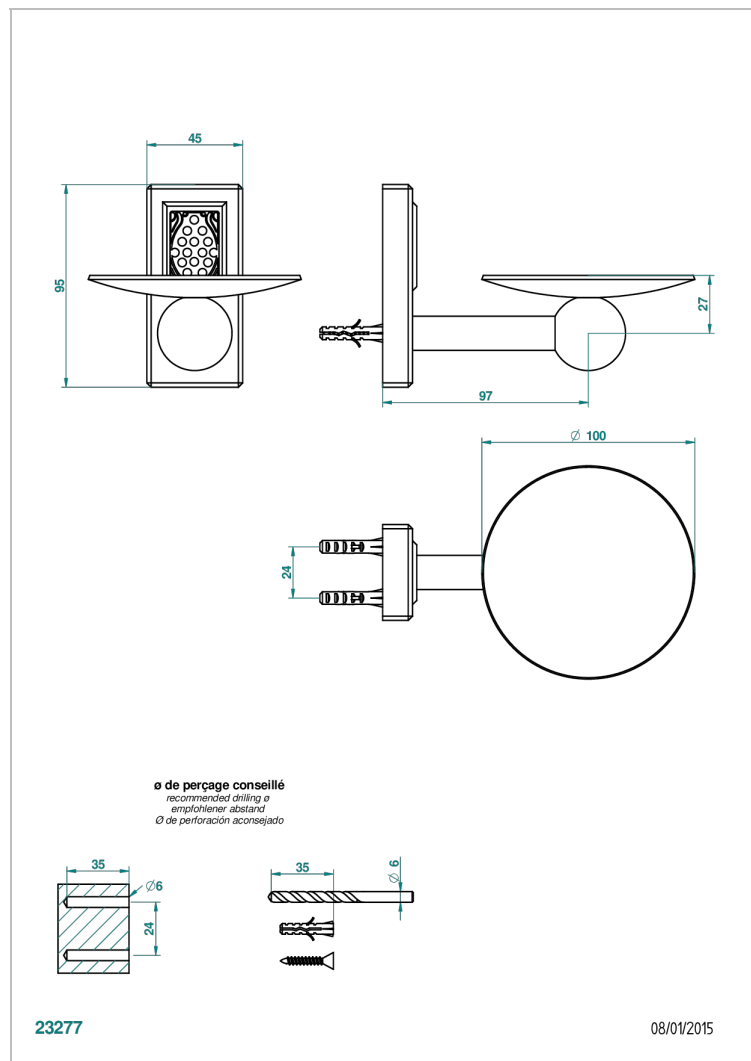

METROPOLIS CLEAR CRYSTAL

A2A-546

Soap dish, wall mounted, 4" diameter

CHARACTERISTIC

- Métropolis Clear crystal
- Soap dish, wall mounted, 4" diameter

AVAILABLE FINITIONS

Black ceram - D30
Blush PVD - H62
Brass color PVD - H49
Brown bronze color PVD - F33
Chrome polished - A02
Chrome polished / gold polished - G02