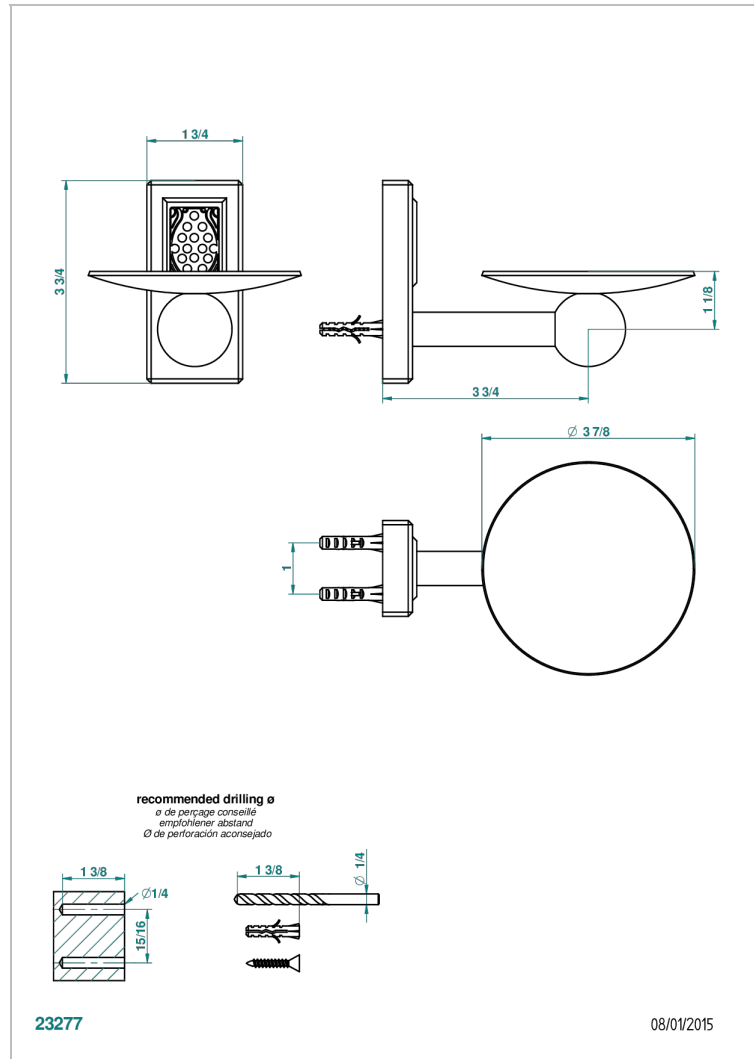

METROPOLIS CLEAR CRYSTAL

A2A-546

Soap dish, wall mounted, 4" diameter

CHARACTERISTIC

- Métropolis Clear crystal
- Soap dish, wall mounted, 4" diameter

AVAILABLE FINITIONS

Black ceram - D30
Blush PVD - H62
Brass color PVD - H49
Brown bronze color PVD - F33
Chrome polished - A02
Chrome polished / gold polished - G02

Matt nickel color PVD - H56
Nickel antique / Sovereign - H28
Nickel color PVD - H55
Nickel polished - B01
Soft gold - F30
Soft matt gold - F31

Umber PVD - H66