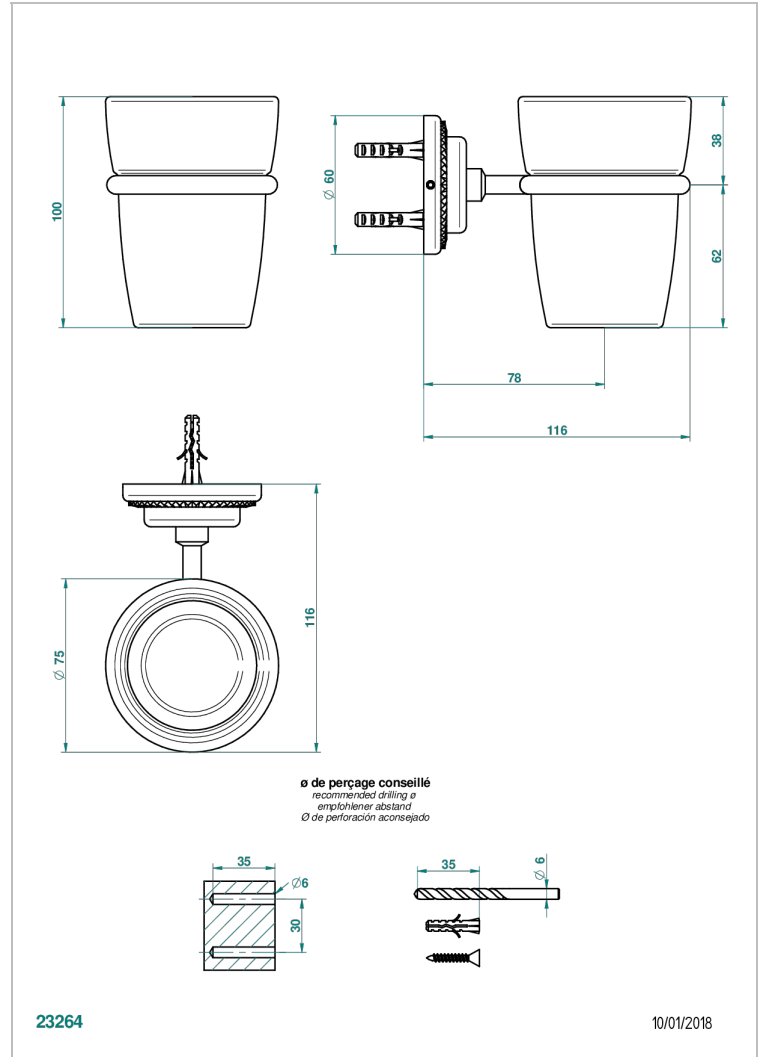

# DIPLOMATE ROYALE

U4D-536

Tumbler holder, wall mounted

THG<sup>®</sup>  
PARIS

## CHARACTERISTIC

- Diplomat Royale
- Tumbler holder, wall mounted