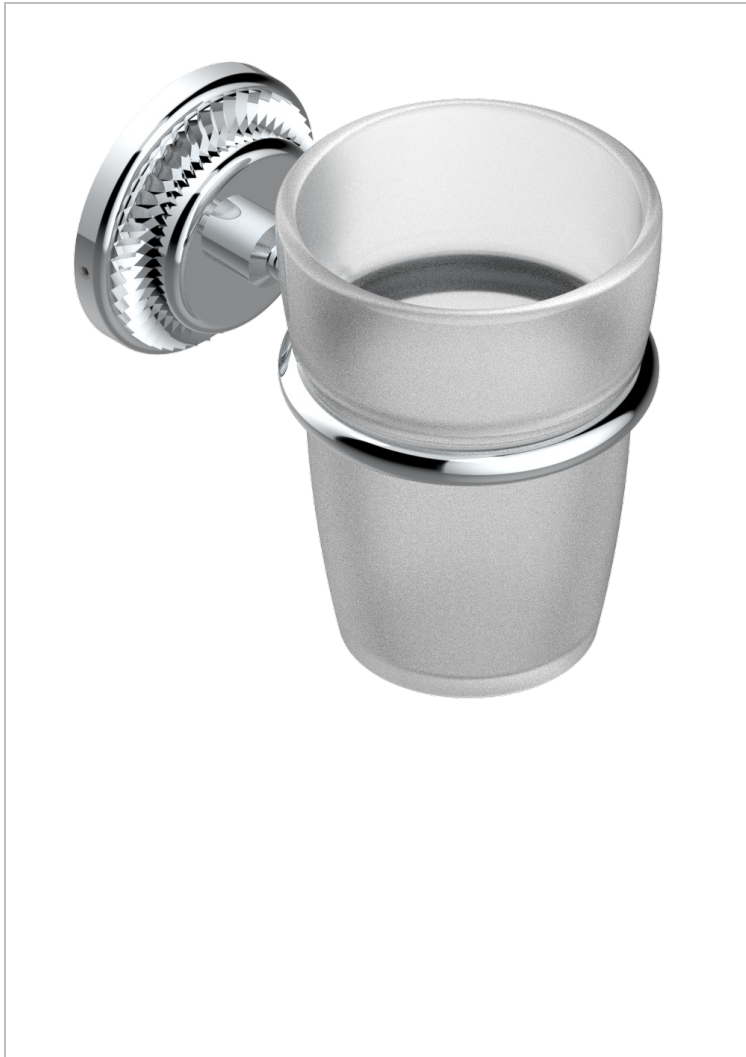

DIPLOMATE ROYALE

U4D-536

Tumbler holder, wall mounted

THG[®]
PARIS

CHARACTERISTIC

- Diplomat Royale
- Tumbler holder, wall mounted

AVAILABLE FINITIONS

Black ceram - D30
Blush PVD - H62
Brass color PVD - H49
Brown bronze color PVD - F33
Chrome polished - A02
Chrome polished / gold polished - G02

Copper antique matt, coated - H07
Gold color PVD - H52
Gold mat - F07
Gold polished - F01
Graphite PVD - H64
Light coated bronze - D01

Matt Umber PVD - H67
Matt blush PVD - H60
Matt brass color PVD - H50
Matt brown bronze color PVD - F34
Matt chrome (American satin) - C02
Matt gold color PVD - H53

Matt graphite PVD - H65
Matt nickel (American satin) - C01
Matt nickel color PVD - H56
Nickel antique / Sovereign - H28
Nickel color PVD - H55
Nickel polished - B01

Soft gold - F30
Soft matt gold - F31
Umber PVD - H66