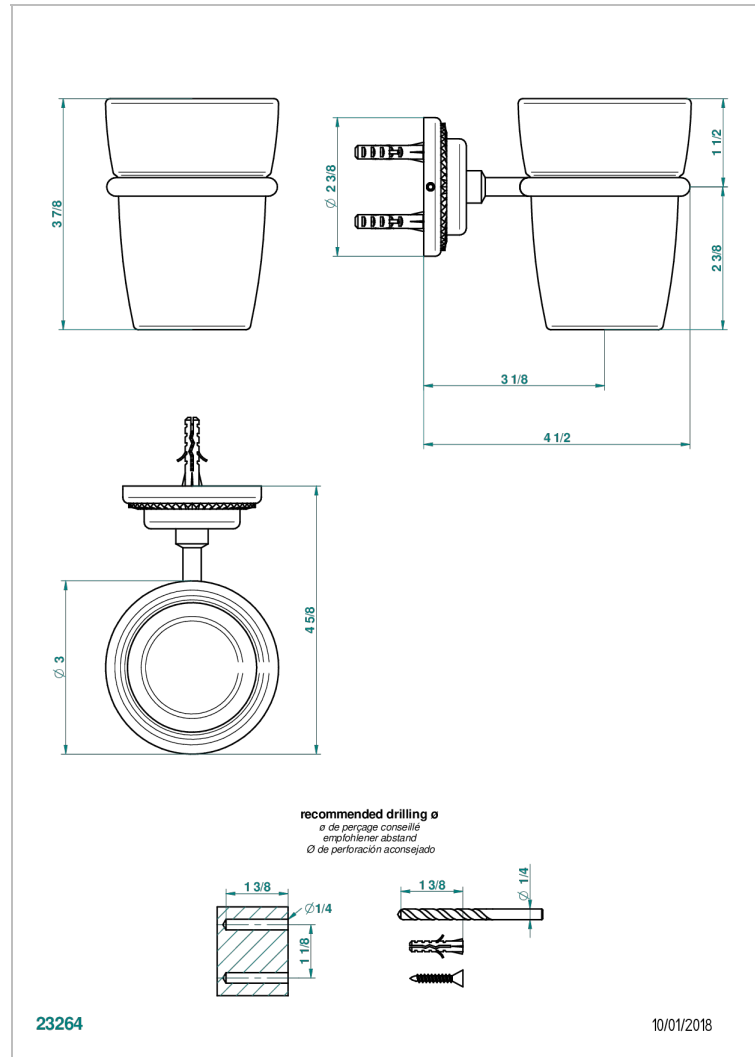

DIPLOMATE ROYALE

U4D-536

Tumbler holder, wall mounted

THG[®]
PARIS

CHARACTERISTIC

- Diplomat Royale
- Tumbler holder, wall mounted

AVAILABLE FINITIONS

Black ceram - D30
Blush PVD - H62
Brass color PVD - H49
Brown bronze color PVD - F33
Chrome polished - A02
Chrome polished / gold polished - G02