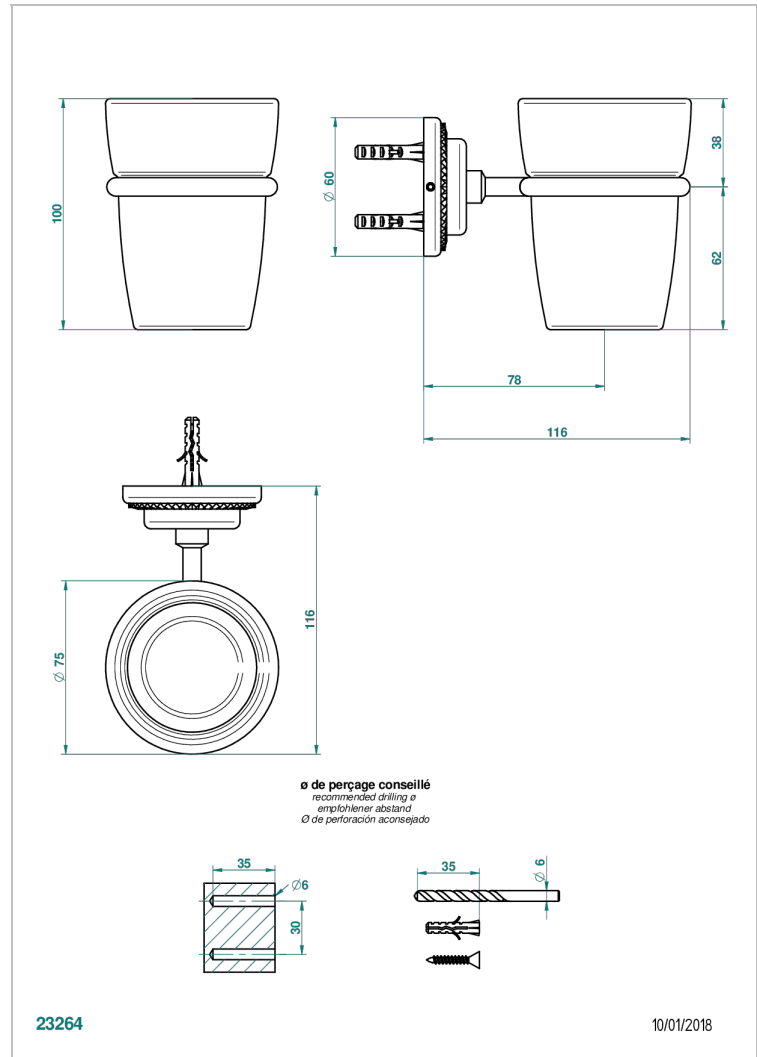

DIPLOMATE ROYALE

U4D-536

Wall mounted glass tumbler and holder

THG[®]
PARIS

CHARACTERISTIC

- Diplomate Royale
- Wall mounted glass tumbler and holder

AVAILABLE FINITIONS

Antique nickel - H28
Black ceram - D30
Blush PVD - H62
Brass color PVD - H49
Brown bronze color PVD - F33
Gold color PVD - H52