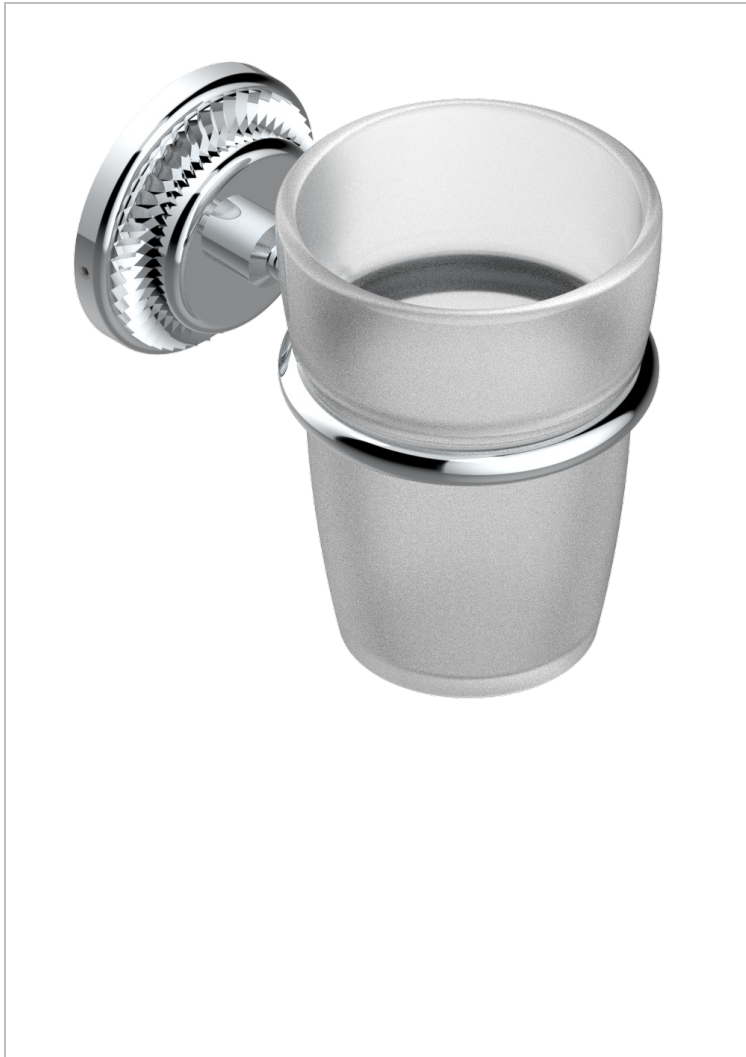

DIPLOMATE ROYALE

U4D-536

Wall mounted glass tumbler and holder

THG[®]
PARIS

CHARACTERISTIC

- Diplomate Royale
- Wall mounted glass tumbler and holder

AVAILABLE FINITIONS

Antique nickel - H28
Black ceram - D30
Blush PVD - H62
Brass color PVD - H49
Brown bronze color PVD - F33
Gold color PVD - H52

Graphite PVD - H64
Lacquered light bronze - D01
Matt Umber PVD - H67
Matt blush PVD - H60
Matt brass color PVD - H50
Matt brown bronze color PVD - F34

Matt chrome - C02
Matt gold - F07
Matt gold color PVD - H53
Matt graphite PVD - H65
Matt nickel (color finish) - C01
Matt nickel color PVD - H56

Nickel color PVD - H55
Polished chrome (color finish) - A02
Polished chrome / Polished gold (color finish) - G02
Polished gold (color finish) - F01
Polished nickel - B01
Soft gold - F30

Soft matt gold - F31
Umber PVD - H66
Varnished matt antique red copper (color finish) - H07