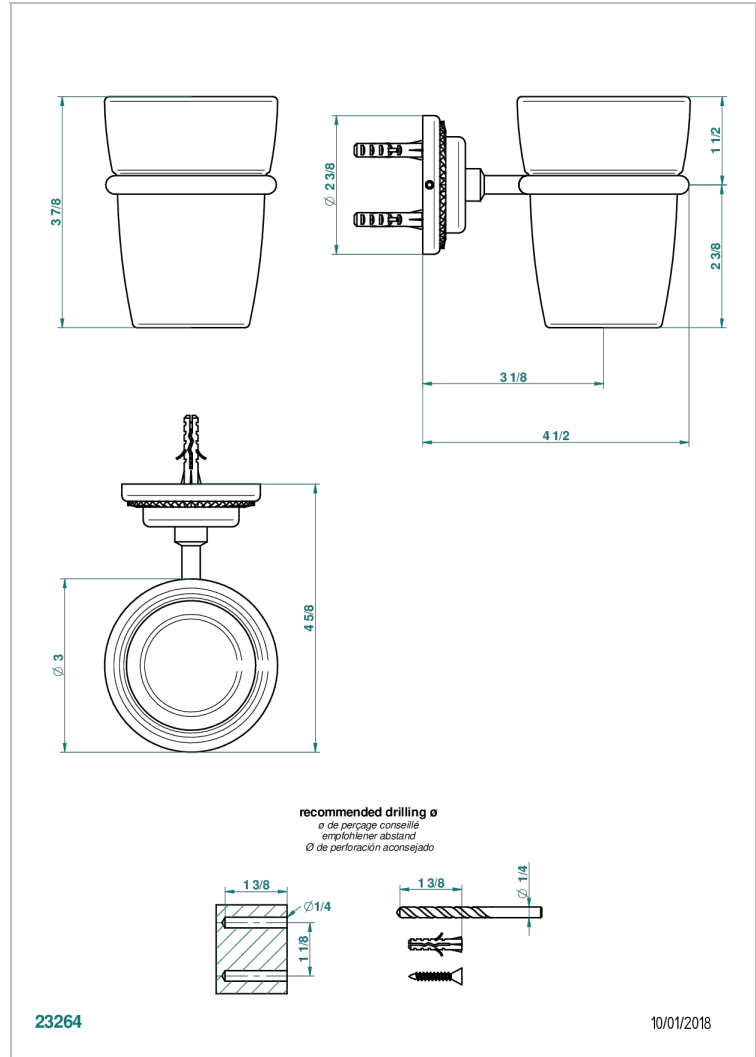

# DIPLOMATE ROYALE

U4D-536

Wall mounted glass tumbler and holder

## CHARACTERISTIC

- Diplomate Royale
- Wall mounted glass tumbler and holder