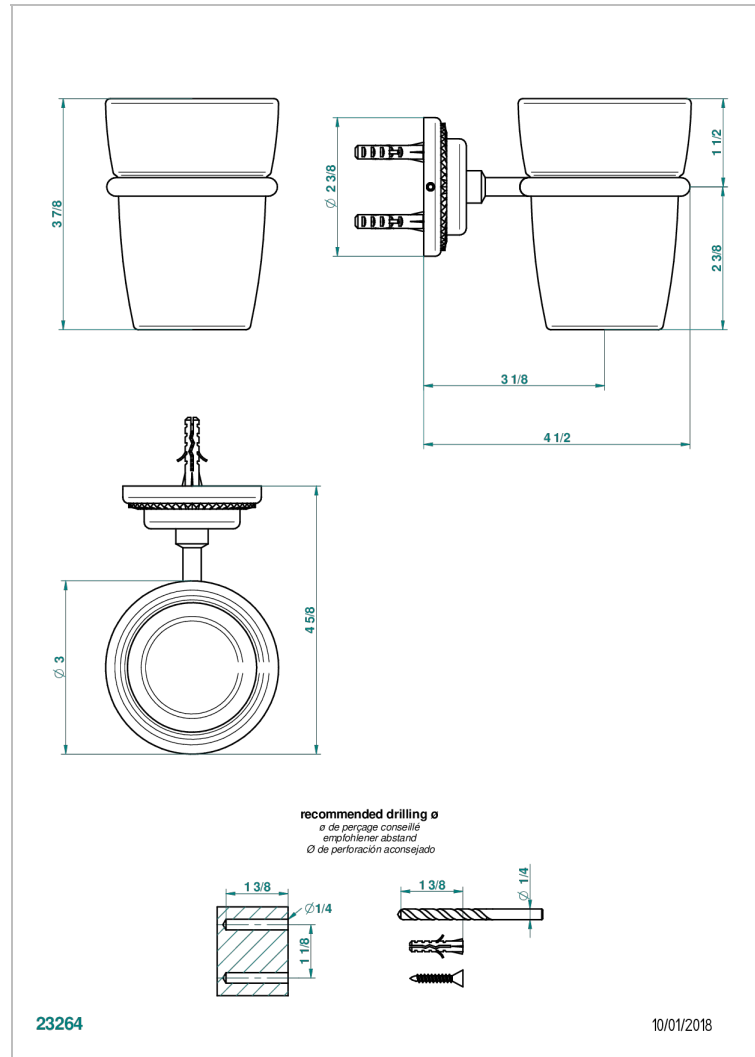

DIPLOMATE ROYALE

U4D-536

Wall mounted glass tumbler and holder

THG[®]
PARIS

CHARACTERISTIC

- Diplomate Royale
- Wall mounted glass tumbler and holder

AVAILABLE FINITIONS

Antique nickel - H28
Black ceram - D30
Blush PVD - H62
Brass color PVD - H49
Brown bronze color PVD - F33
Gold color PVD - H52