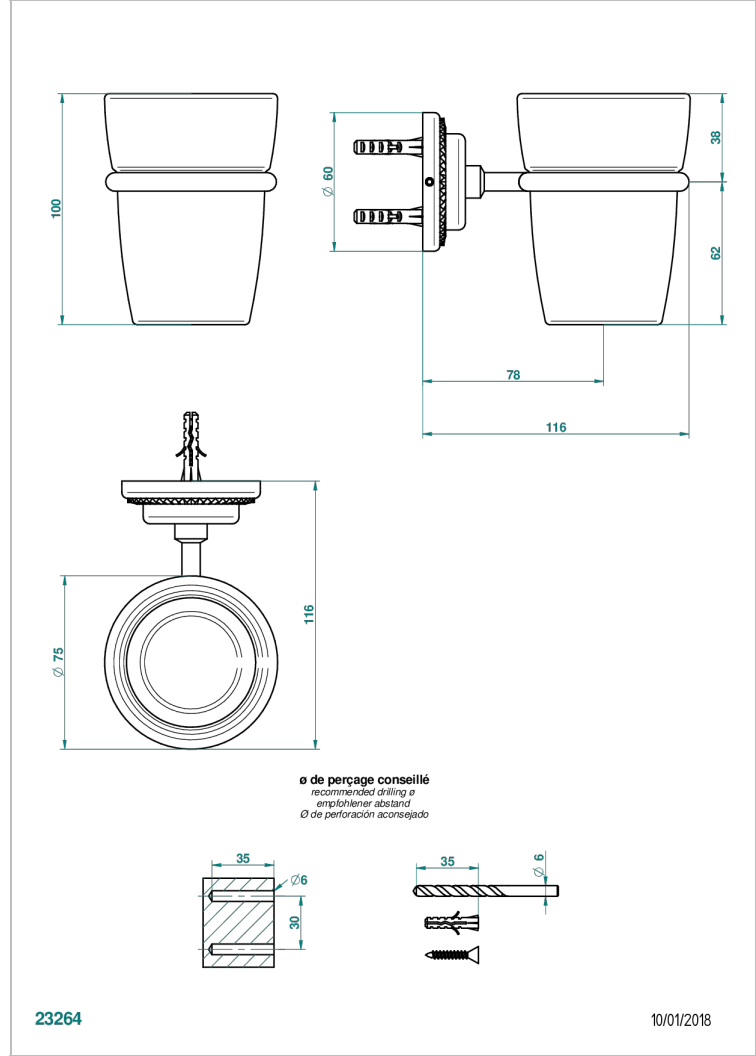

DIPLOMATE ROYALE

U4D-536

Wall mounted glass tumbler and holder

THG[®]
PARIS

CHARACTERISTIC

- Diplomate Royale
- Wall mounted glass tumbler and holder

AVAILABLE FINITIONS

Antique nickel - H28
Black ceram - D30
Blush PVD - H62
Brass color PVD - H49
Brown bronze color PVD - F33
Gold color PVD - H52