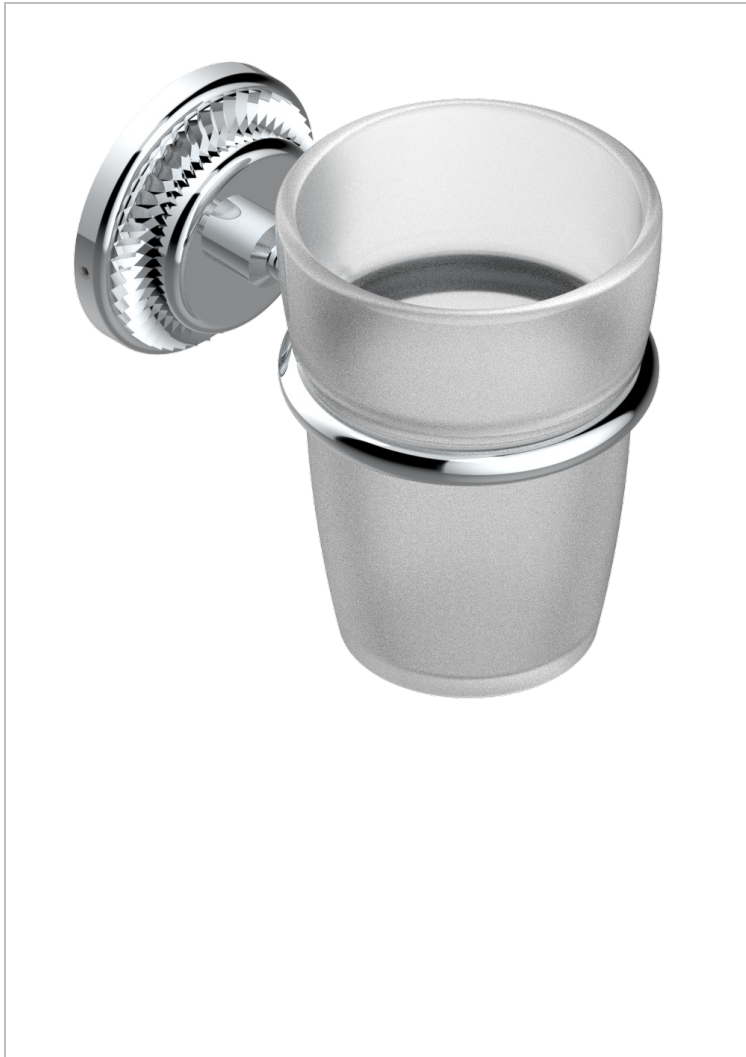

# DIPLOMATE ROYALE

U4D-536

Wall mounted glass tumbler and holder

## CHARACTERISTIC

- Diplomate Royale
- Wall mounted glass tumbler and holder

## AVAILABLE FINITIONS

Antique nickel - H28  
Black ceram - D30  
Blush PVD - H62  
Brass color PVD - H49  
Brown bronze color PVD - F33  
Gold color PVD - H52

Graphite PVD - H64  
Lacquered light bronze - D01  
Matt Umber PVD - H67  
Matt blush PVD - H60  
Matt brass color PVD - H50  
Matt brown bronze color PVD - F34