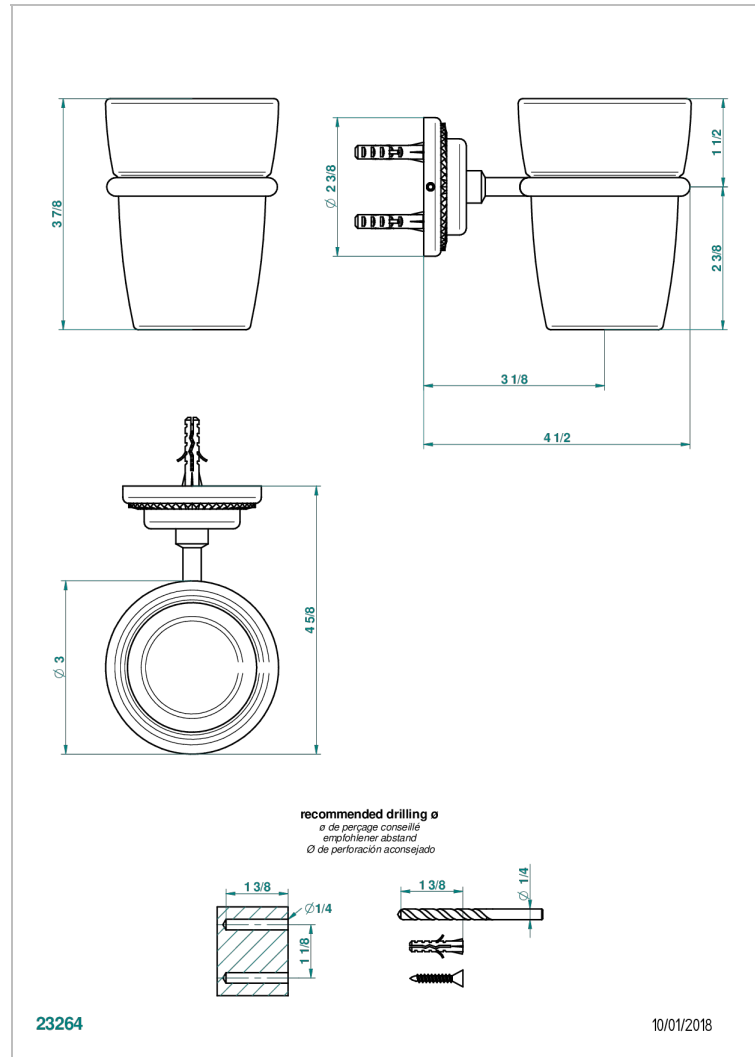

# DIPLOMATE ROYALE

U4D-536

Wall mounted glass tumbler and holder

## CHARACTERISTIC

- Diplomate Royale
- Wall mounted glass tumbler and holder