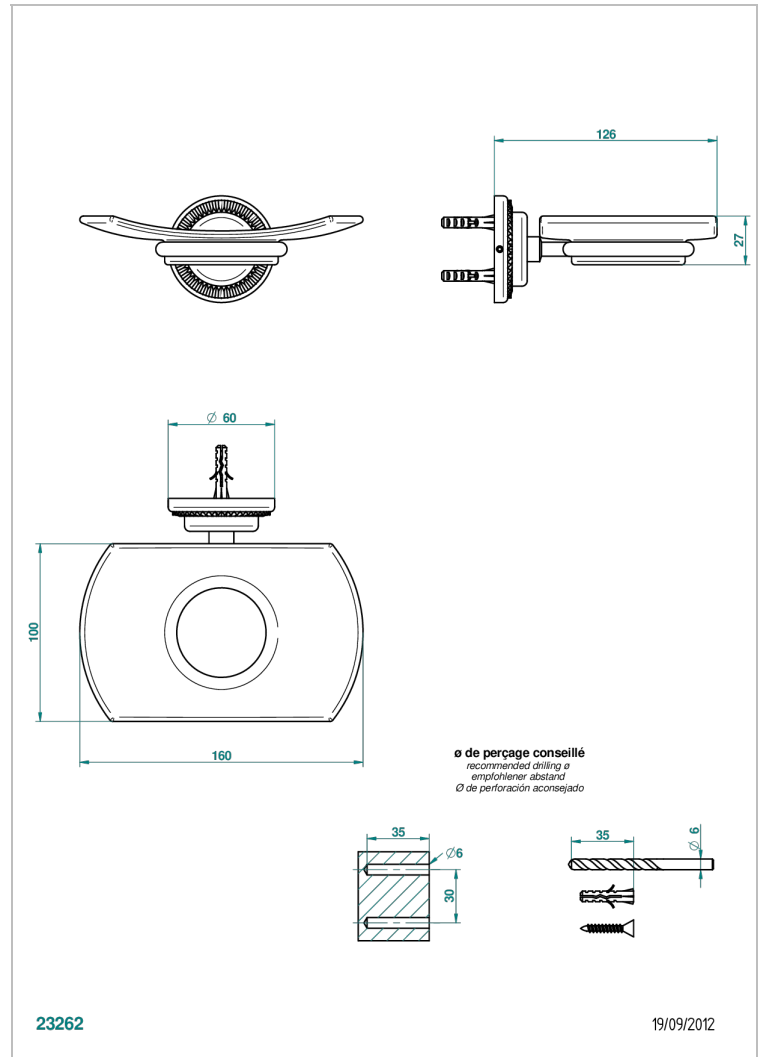

DIPLOMATE ROYALE

U4D-500

Glass soap dish, wall mounted

THG[®]
PARIS

CHARACTERISTIC

- Diplome Royale
- Glass soap dish, wall mounted

AVAILABLE FINITIONS

Black ceram - D30
Blush PVD - H62
Brass color PVD - H49
Brown bronze color PVD - F33
Chrome polished - A02
Chrome polished / gold polished - G02