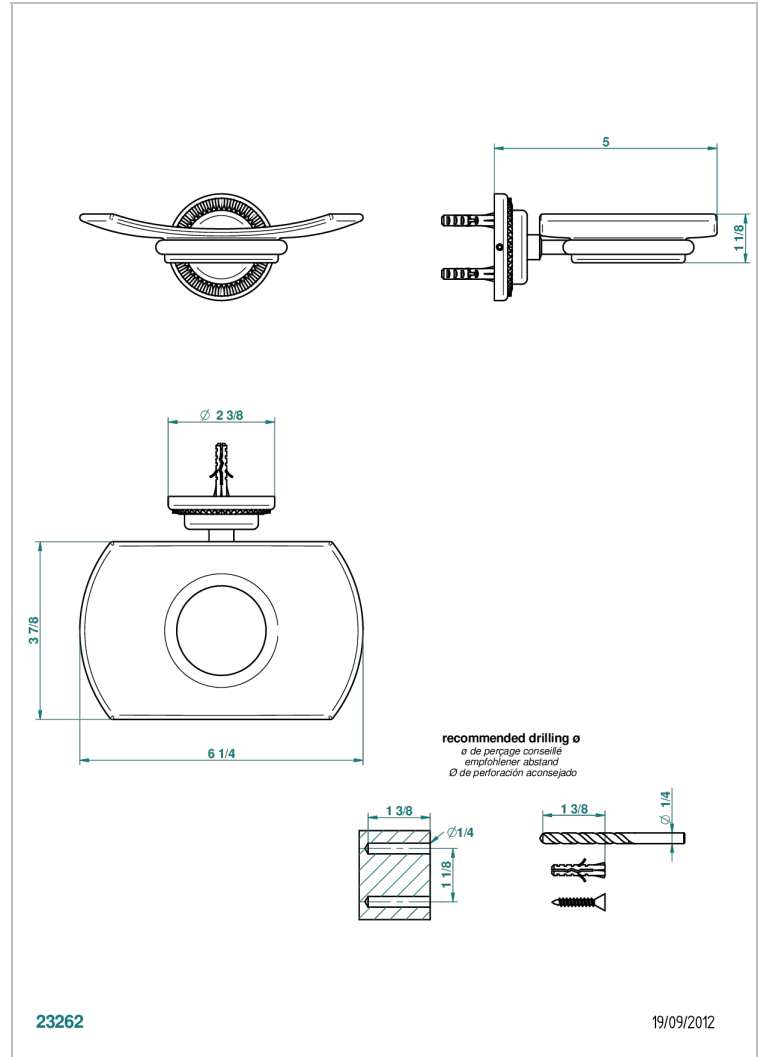

# DIPLOMATE ROYALE

U4D-500

Glass soap dish, wall mounted

THG<sup>®</sup>  
PARIS

## CHARACTERISTIC

- Diplomate Royale
- Glass soap dish, wall mounted