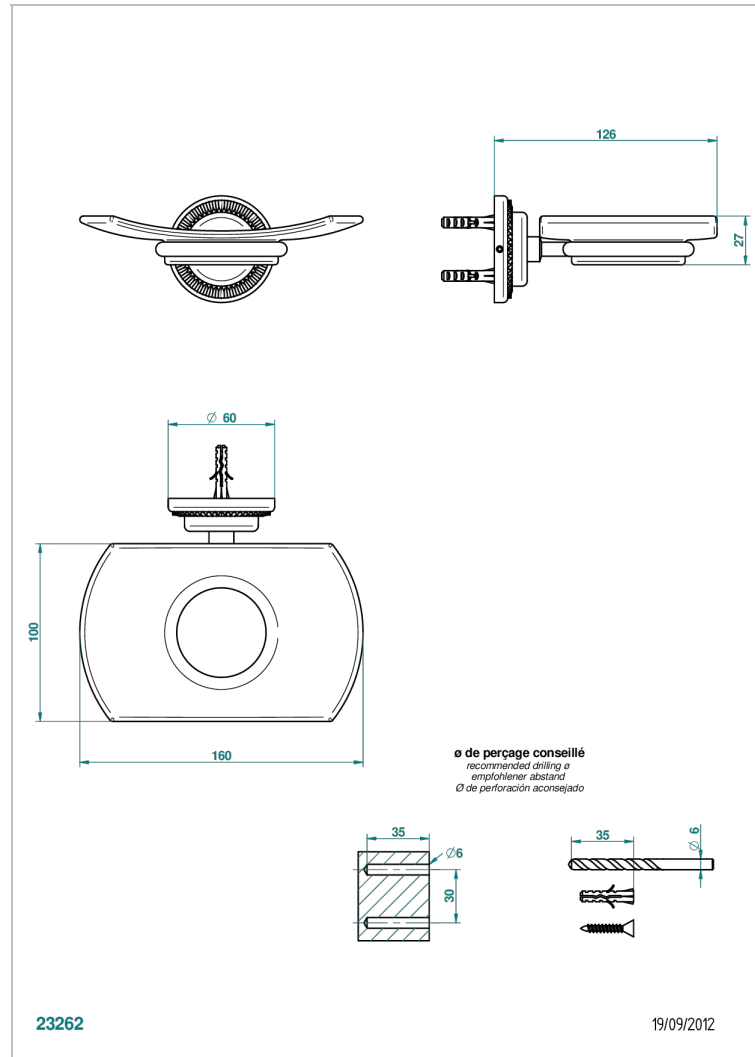

DIPLOMATE ROYALE

U4D-500

Wall mounted glass soap dish

THG[®]
PARIS

CHARACTERISTIC

- Diplomate Royale
- Wall mounted glass soap dish

AVAILABLE FINITIONS

Antique nickel - H28
Black ceram - D30
Blush PVD - H62
Brass color PVD - H49
Brown bronze color PVD - F33
Gold color PVD - H52