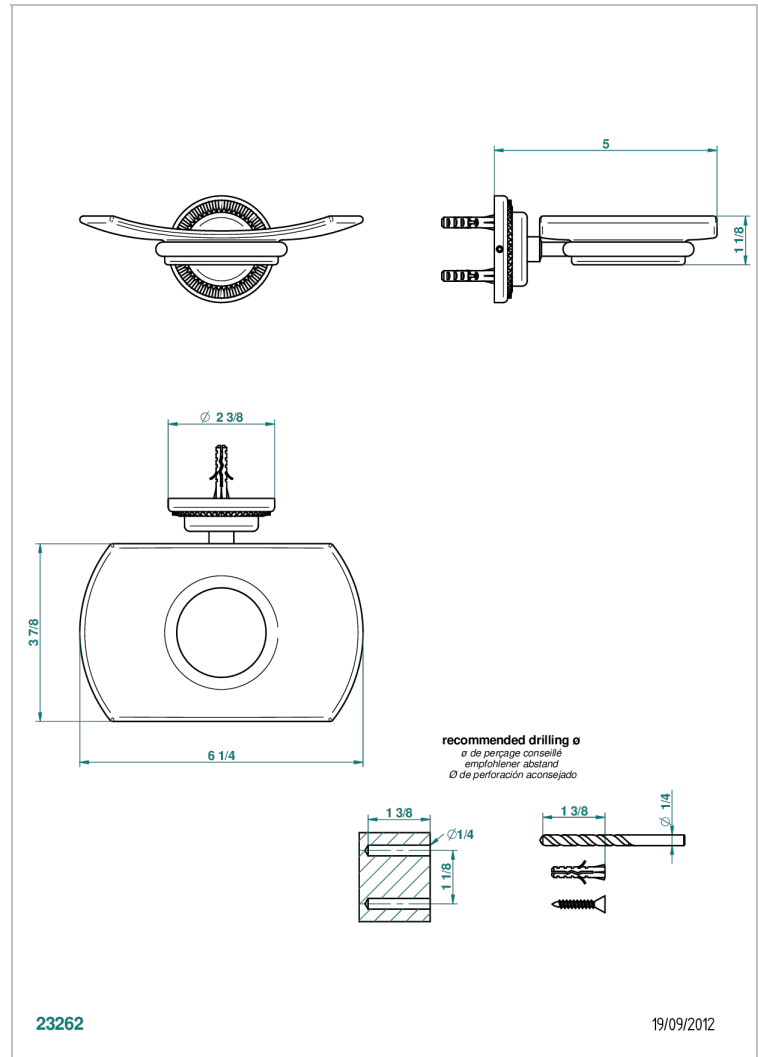

DIPLOMATE ROYALE

U4D-500

Wall mounted glass soap dish

THG[®]
PARIS

CHARACTERISTIC

- Diplomate Royale
- Wall mounted glass soap dish

AVAILABLE FINITIONS

Antique nickel - H28
Black ceram - D30
Blush PVD - H62
Brass color PVD - H49
Brown bronze color PVD - F33
Gold color PVD - H52