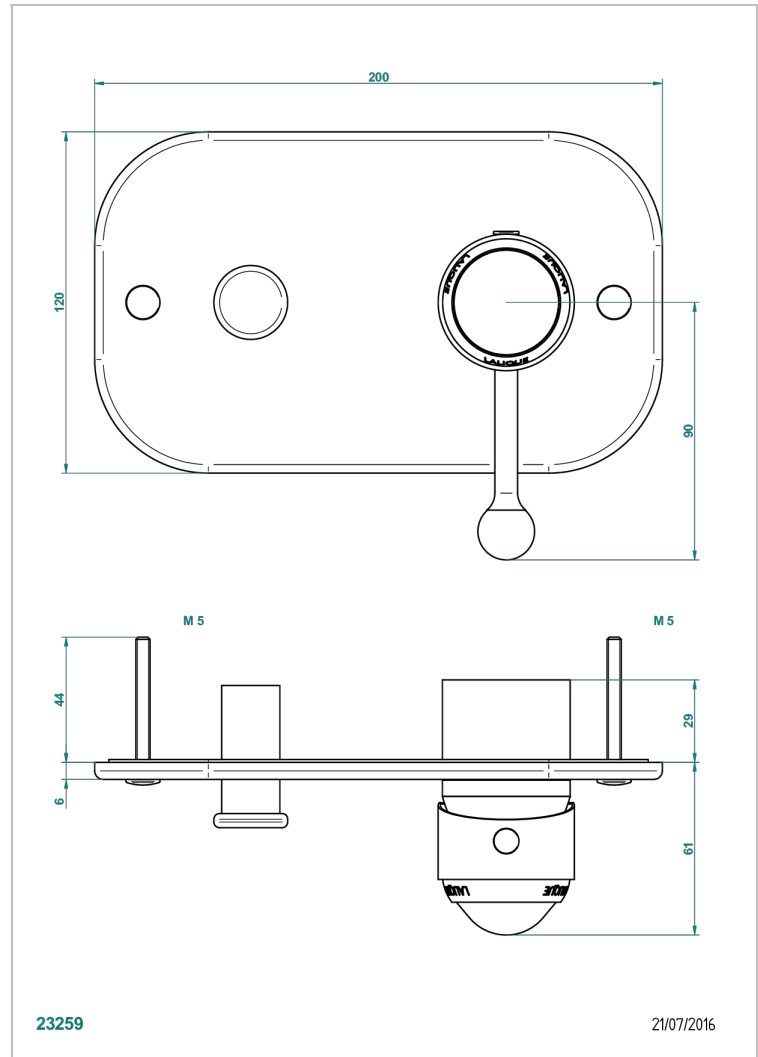

# PANTHERE CLEAR CRYSTAL

A2H-6550B

Trim only for wall shower mixer with diverter

THG<sup>®</sup>  
PARIS

## CHARACTERISTIC

- Panthere Clear crystal
- Trim only for wall shower mixer with diverter

## RELATED SKU'S

- Ref. G00-6550A Rough parts for shower mixer with diverter