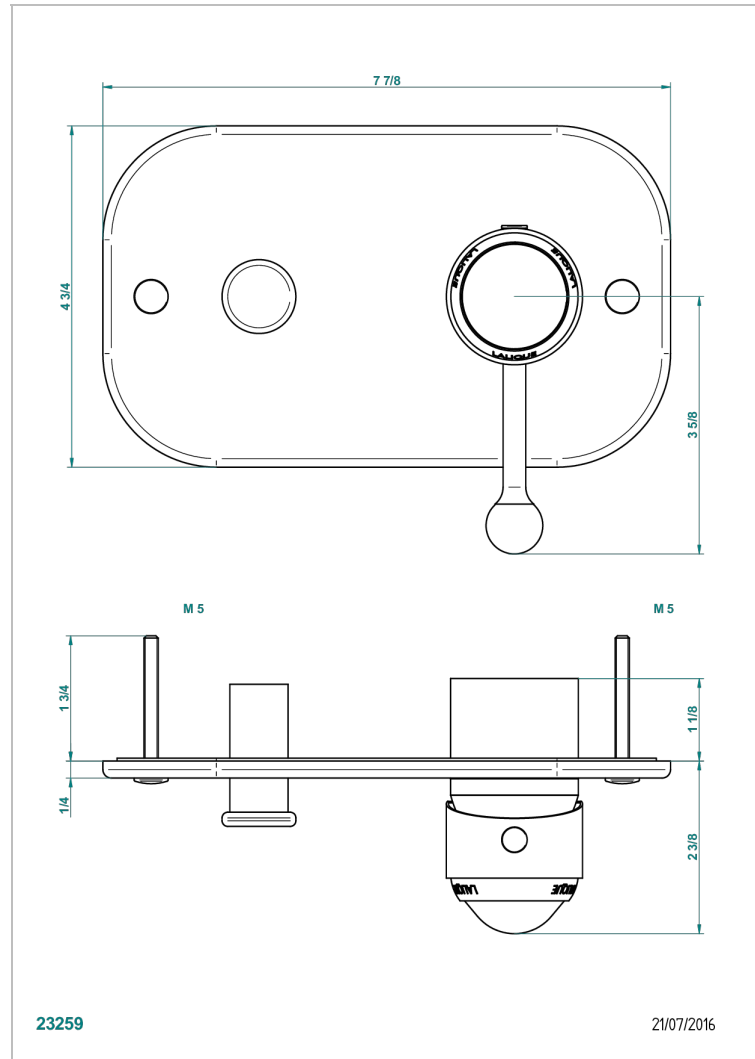

PANTHERE CLEAR CRYSTAL

A2H-6550B

Trim only for wall shower mixer with diverter

THG[®]
PARIS

CHARACTERISTIC

- Panthere Clear crystal
- Trim only for wall shower mixer with diverter

RELATED SKU'S

- Ref. G00-6550A Rough parts for shower mixer with diverter