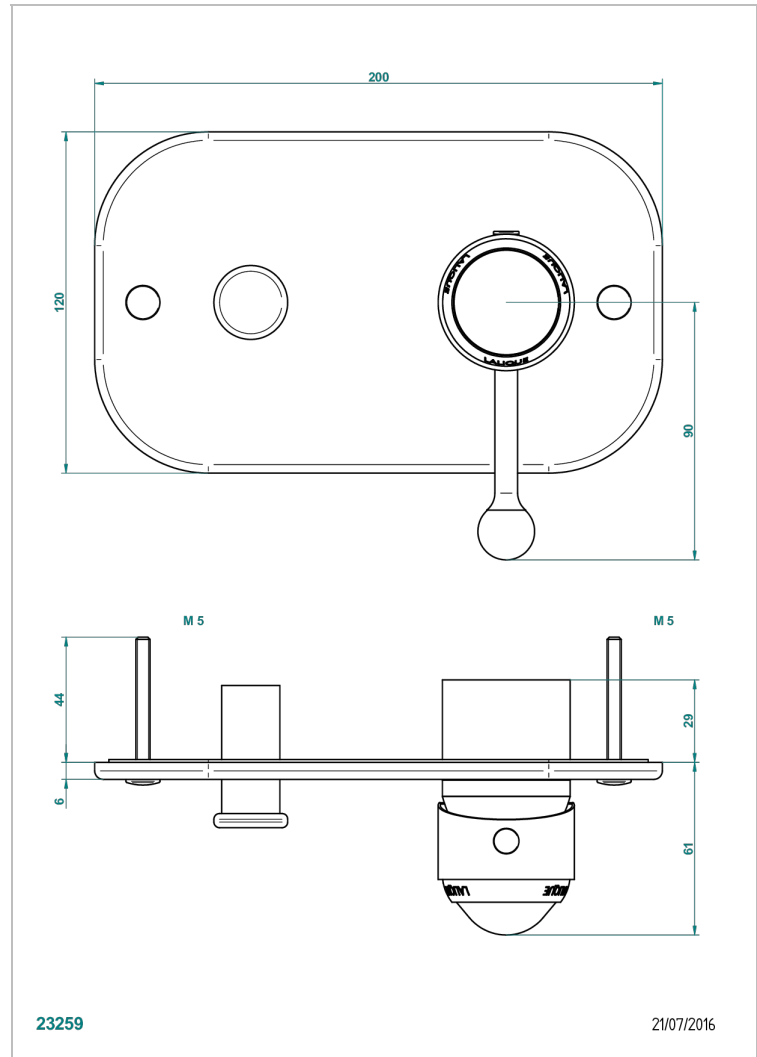

# PANTHERE CLEAR CRYSTAL

A2H-6550B

Trim only for wall shower mixer with diverter

THG<sup>®</sup>  
PARIS

## CHARACTERISTIC

- Panthere Clear crystal
- Trim only for wall shower mixer with diverter

## RELATED SKU'S

- Ref. G00-6550A Rough parts for shower mixer with diverter