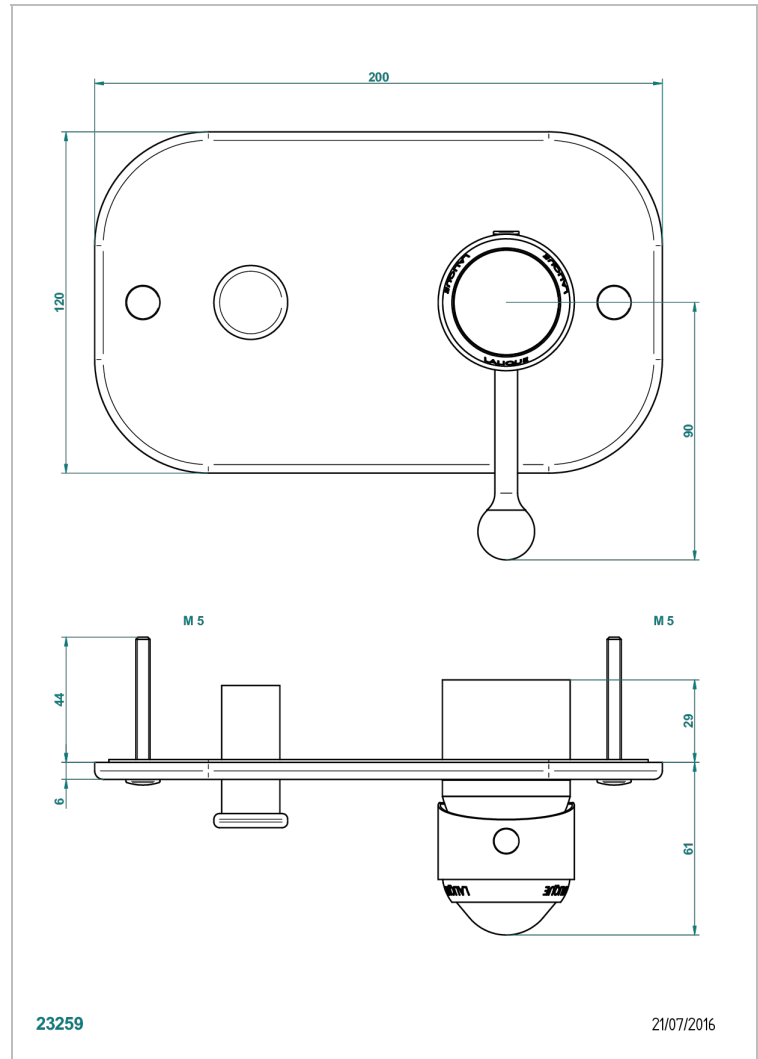

VENICE

A2E-6550B

Trim only for wall shower mixer with diverter

THG[®]
PARIS

CHARACTERISTIC

- Venice
- Trim only for wall shower mixer with diverter

AVAILABLE FINITIONS

Black ceram - D30
Blush PVD - H62
Brass color PVD - H49
Brown bronze color PVD - F33
Chrome polished - A02
Chrome polished / gold polished - G02