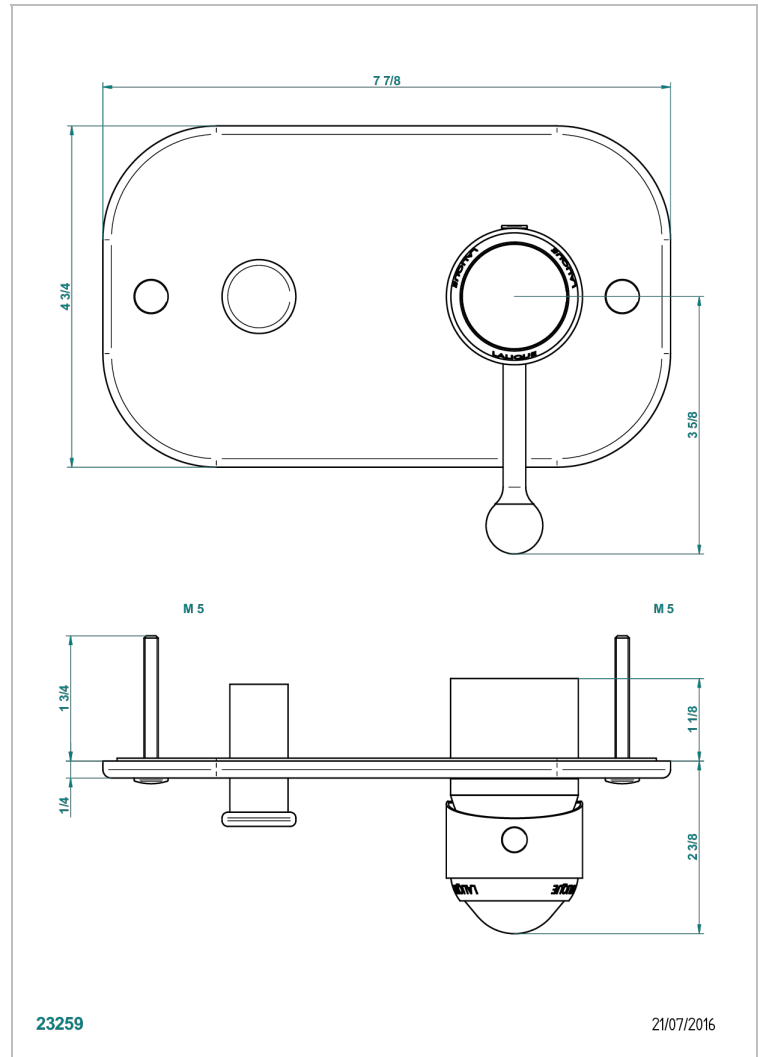

# VENICE

A2E-6550B

Trim only for wall shower mixer with diverter

## CHARACTERISTIC

- Venice
- Trim only for wall shower mixer with diverter