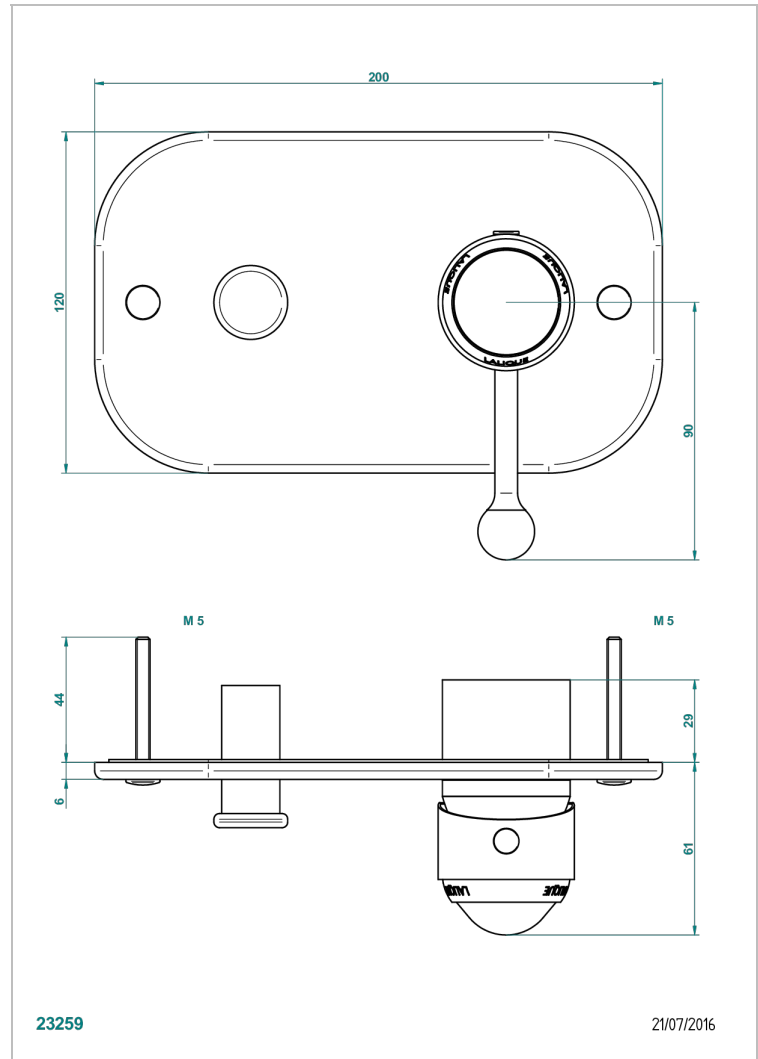

VENICE

A2E-6550B

Trim only for wall shower mixer with diverter

THG[®]
PARIS

CHARACTERISTIC

- Venice
- Trim only for wall shower mixer with diverter

RELATED SKU'S

- Ref. G00-6550A Rough parts for shower mixer with diverter