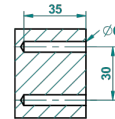

DIPLOMATE ROYALE

U4D-4720C

Metal toilet brush holder with brush with cover wall mounted

THG®
PARIS

23257

12/01/2016

CHARACTERISTIC

- Diplome Royale
- Metal toilet brush holder with brush with cover wall mounted

AVAILABLE FINITIONS

Black ceram - D30
Blush PVD - H62
Brass color PVD - H49
Brown bronze color PVD - F33
Chrome polished - A02
Chrome polished / gold polished - G02

Copper antique matt, coated - H07
Gold color PVD - H52
Gold mat - F07
Gold polished - F01
Graphite PVD - H64
Light coated bronze - D01

Matt Umber PVD - H67
Matt blush PVD - H60
Matt brass color PVD - H50
Matt brown bronze color PVD - F34
Matt chrome (American satin) - C02
Matt gold color PVD - H53

Matt graphite PVD - H65
Matt nickel (American satin) - C01
Matt nickel color PVD - H56
Nickel antique / Sovereign - H28
Nickel color PVD - H55
Nickel polished - B01

Soft gold - F30
Soft matt gold - F31
Umber PVD - H66