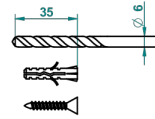

DIPLOMATE ROYALE

U4D-4720C

Metal toilet brush holder with brush with cover wall mounted

THG®
PARIS

23257

12/01/2016

CHARACTERISTIC

- Diplome Royale
- Metal toilet brush holder with brush with cover wall mounted

AVAILABLE FINITIONS

Black ceram - D30
Blush PVD - H62
Brass color PVD - H49
Brown bronze color PVD - F33
Chrome polished - A02
Chrome polished / gold polished - G02

Copper antique matt, coated - H07
Gold color PVD - H52
Gold mat - F07
Gold polished - F01
Graphite PVD - H64
Light coated bronze - D01

Matt Umber PVD - H67
Matt blush PVD - H60
Matt brass color PVD - H50
Matt brown bronze color PVD - F34
Matt chrome (American satin) - C02
Matt gold color PVD - H53

Matt graphite PVD - H65
Matt nickel (American satin) - C01
Matt nickel color PVD - H56
Nickel antique / Sovereign - H28
Nickel color PVD - H55
Nickel polished - B01

Soft gold - F30
Soft matt gold - F31
Umber PVD - H66