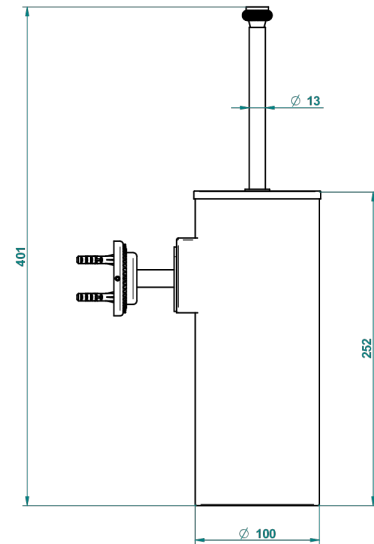

DIPLOMATE ROYALE

U4D-4720C

Metal toilet brush holder with brush with cover wall mounted

THG®
PARIS

23257

12/01/2016

CHARACTERISTIC

- Diplome Royale
- Metal toilet brush holder with brush with cover wall mounted

AVAILABLE FINITIONS

Black ceram - D30
Blush PVD - H62
Brass color PVD - H49
Brown bronze color PVD - F33
Chrome polished - A02
Chrome polished / gold polished - G02

Copper antique matt, coated - H07
Gold color PVD - H52
Gold mat - F07
Gold polished - F01
Graphite PVD - H64
Light coated bronze - D01

Matt Umber PVD - H67
Matt blush PVD - H60
Matt brass color PVD - H50
Matt brown bronze color PVD - F34
Matt chrome (American satin) - C02
Matt gold color PVD - H53

Matt graphite PVD - H65
Matt nickel (American satin) - C01
Matt nickel color PVD - H56
Nickel antique / Sovereign - H28
Nickel color PVD - H55
Nickel polished - B01

Soft gold - F30
Soft matt gold - F31
Umber PVD - H66