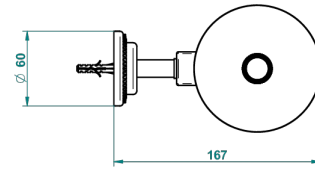

DIPLOMATE ROYALE

U4D-4720C

Metal toilet brush holder with brush with cover wall mounted

THG®
PARIS

23257

12/01/2016

CHARACTERISTIC

- Diplome Royale
- Metal toilet brush holder with brush with cover wall mounted

AVAILABLE FINITIONS

Black ceram - D30
Blush PVD - H62
Brass color PVD - H49
Brown bronze color PVD - F33
Chrome polished - A02
Chrome polished / gold polished - G02

Copper antique matt, coated - H07
Gold color PVD - H52
Gold mat - F07
Gold polished - F01
Graphite PVD - H64
Light coated bronze - D01

Matt Umber PVD - H67
Matt blush PVD - H60
Matt brass color PVD - H50
Matt brown bronze color PVD - F34
Matt chrome (American satin) - C02
Matt gold color PVD - H53

Matt graphite PVD - H65
Matt nickel (American satin) - C01
Matt nickel color PVD - H56
Nickel antique / Sovereign - H28
Nickel color PVD - H55
Nickel polished - B01

Soft gold - F30
Soft matt gold - F31
Umber PVD - H66