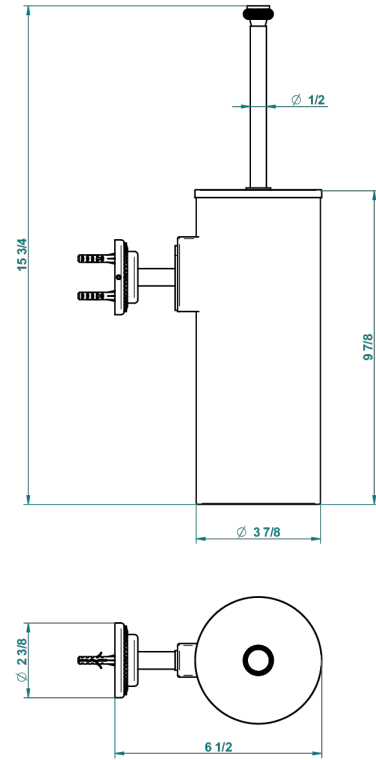

DIPLOMATE ROYALE

U4D-4720C

Metal toilet brush holder with brush with cover wall mounted

23257

12/01/2016

CHARACTERISTIC

- Diplomat Royale
- Metal toilet brush holder with brush with cover wall mounted

AVAILABLE FINITIONS

Black ceram - D30
Blush PVD - H62
Brass color PVD - H49
Brown bronze color PVD - F33
Chrome polished - A02
Chrome polished / gold polished - G02

Copper antique matt, coated - H07
Gold color PVD - H52
Gold mat - F07
Gold polished - F01
Graphite PVD - H64
Light coated bronze - D01

Matt Umber PVD - H67
Matt blush PVD - H60
Matt brass color PVD - H50
Matt brown bronze color PVD - F34
Matt chrome (American satin) - C02
Matt gold color PVD - H53

Matt graphite PVD - H65
Matt nickel (American satin) - C01
Matt nickel color PVD - H56
Nickel antique / Sovereign - H28
Nickel color PVD - H55
Nickel polished - B01

Soft gold - F30
Soft matt gold - F31
Umber PVD - H66