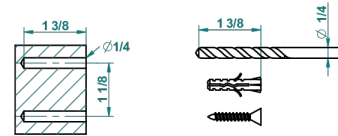

DIPLOMATE ROYALE

U4D-4720C

Metal toilet brush holder with brush with cover wall mounted

23257

12/01/2016

CHARACTERISTIC

- Diplomat Royale
- Metal toilet brush holder with brush with cover wall mounted

AVAILABLE FINITIONS

Black ceram - D30
Blush PVD - H62
Brass color PVD - H49
Brown bronze color PVD - F33
Chrome polished - A02
Chrome polished / gold polished - G02

Copper antique matt, coated - H07
Gold color PVD - H52
Gold mat - F07
Gold polished - F01
Graphite PVD - H64
Light coated bronze - D01

Matt Umber PVD - H67
Matt blush PVD - H60
Matt brass color PVD - H50
Matt brown bronze color PVD - F34
Matt chrome (American satin) - C02
Matt gold color PVD - H53

Matt graphite PVD - H65
Matt nickel (American satin) - C01
Matt nickel color PVD - H56
Nickel antique / Sovereign - H28
Nickel color PVD - H55
Nickel polished - B01

Soft gold - F30
Soft matt gold - F31
Umber PVD - H66