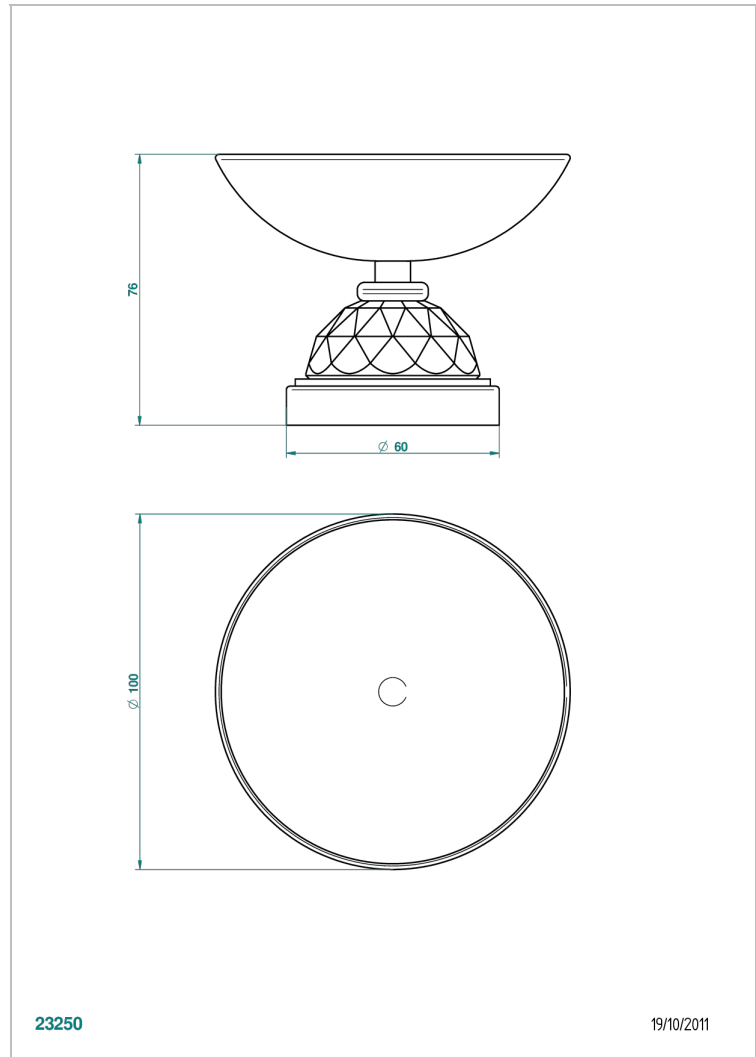

MANDARINE CRISTALLIA DIAMANT

U1K-544

Soap dish, freestanding , 4" diameter

THG[®]
PARIS

CHARACTERISTIC

- Mandarin Cristallia Diamant
- Soap dish, freestanding , 4" diameter

AVAILABLE FINITIONS

Black ceram - D30
Blush PVD - H62
Brass color PVD - H49
Brown bronze color PVD - F33
Chrome polished - A02
Chrome polished / gold polished - G02

Copper antique matt, coated - H07
Gold color PVD - H52
Gold mat - F07
Gold polished - F01
Graphite PVD - H64
Light coated bronze - D01

Matt Umber PVD - H67
Matt blush PVD - H60
Matt brass color PVD - H50
Matt brown bronze color PVD - F34
Matt chrome (American satin) - C02
Matt gold color PVD - H53