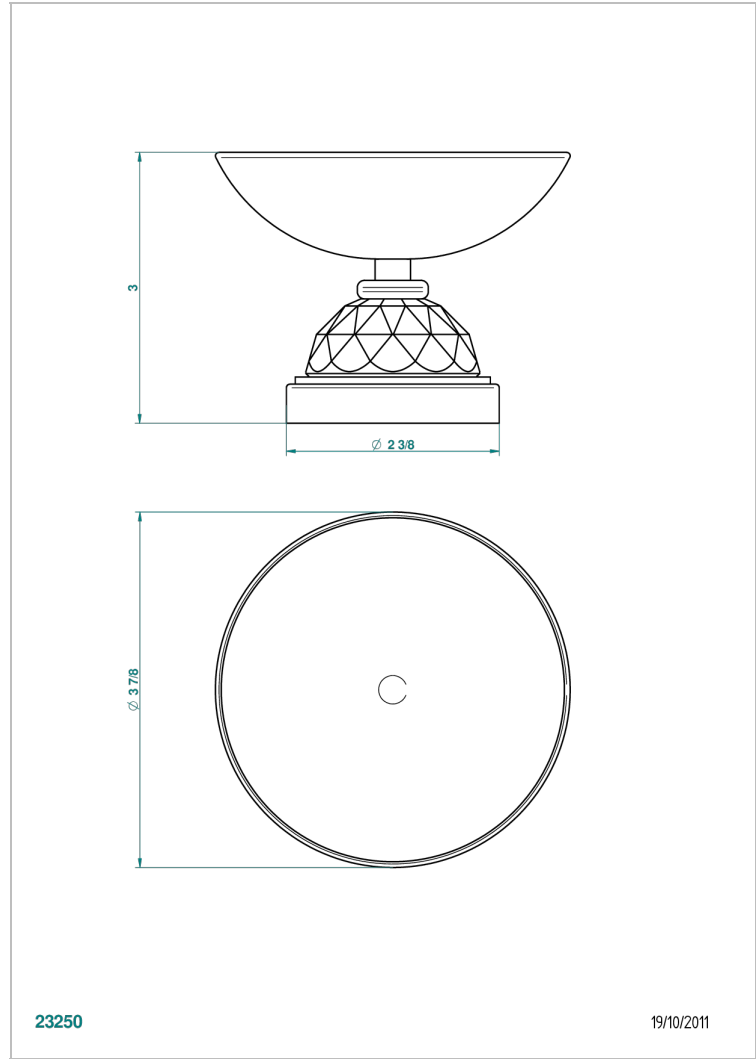

MANDARINE CRISTALLIA DIAMANT

U1K-544

Soap dish, freestanding , 4" diameter

THG[®]
PARIS

CHARACTERISTIC

- Mandarin Cristallia Diamant
- Soap dish, freestanding , 4" diameter

AVAILABLE FINITIONS

Black ceram - D30
Blush PVD - H62
Brass color PVD - H49
Brown bronze color PVD - F33
Chrome polished - A02
Chrome polished / gold polished - G02

Copper antique matt, coated - H07
Gold color PVD - H52
Gold mat - F07
Gold polished - F01
Graphite PVD - H64
Light coated bronze - D01

Matt Umber PVD - H67
Matt blush PVD - H60
Matt brass color PVD - H50
Matt brown bronze color PVD - F34
Matt chrome (American satin) - C02
Matt gold color PVD - H53