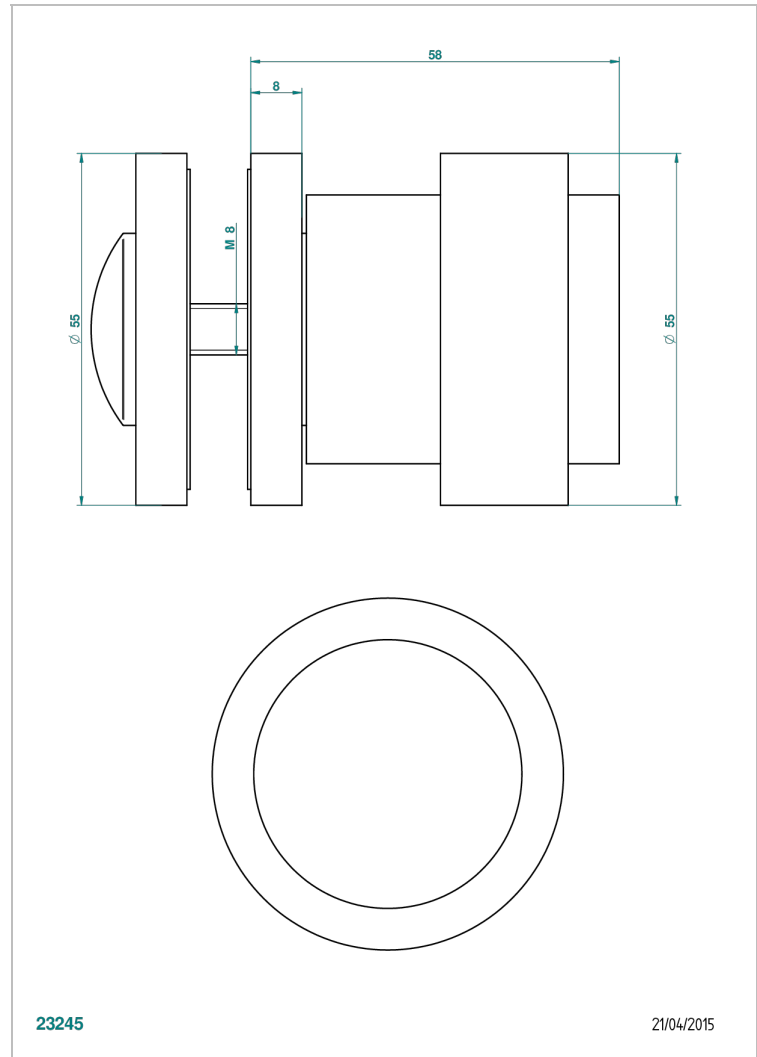

# DIPLOMATE SMOOTH RINGS

U4A-639V

Large door knob