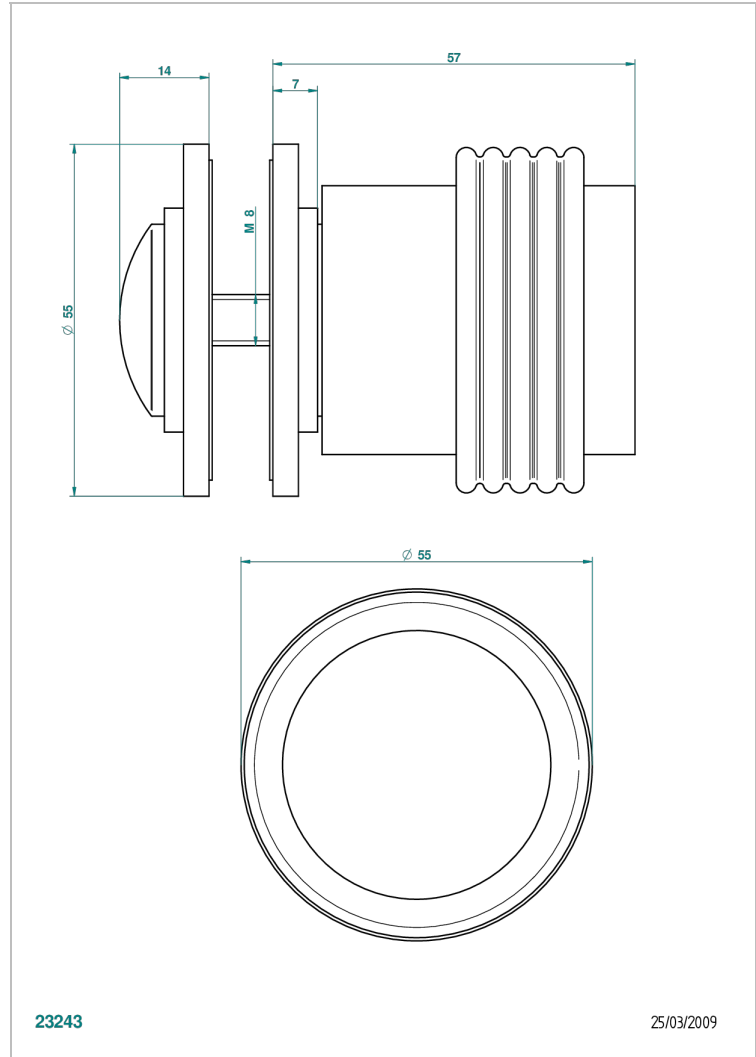

DIPLOMATE GROOVED RINGS

U4B-639V

Large door knob

CHARACTERISTIC

- Diplomate Grooved rings
- Large door knob

AVAILABLE FINITIONS

Antique nickel - H28
Black ceram - D30
Blush PVD - H62
Brass color PVD - H49
Brown bronze color PVD - F33
Gold color PVD - H52

Nickel color PVD - H55
Polished chrome (color finish) - A02
Polished chrome / Polished gold (color finish) - G02
Polished gold (color finish) - F01
Polished nickel - B01
Soft gold - F30

Soft matt gold - F31
Umber PVD - H66
Varnished matt antique red copper (color finish) - H07