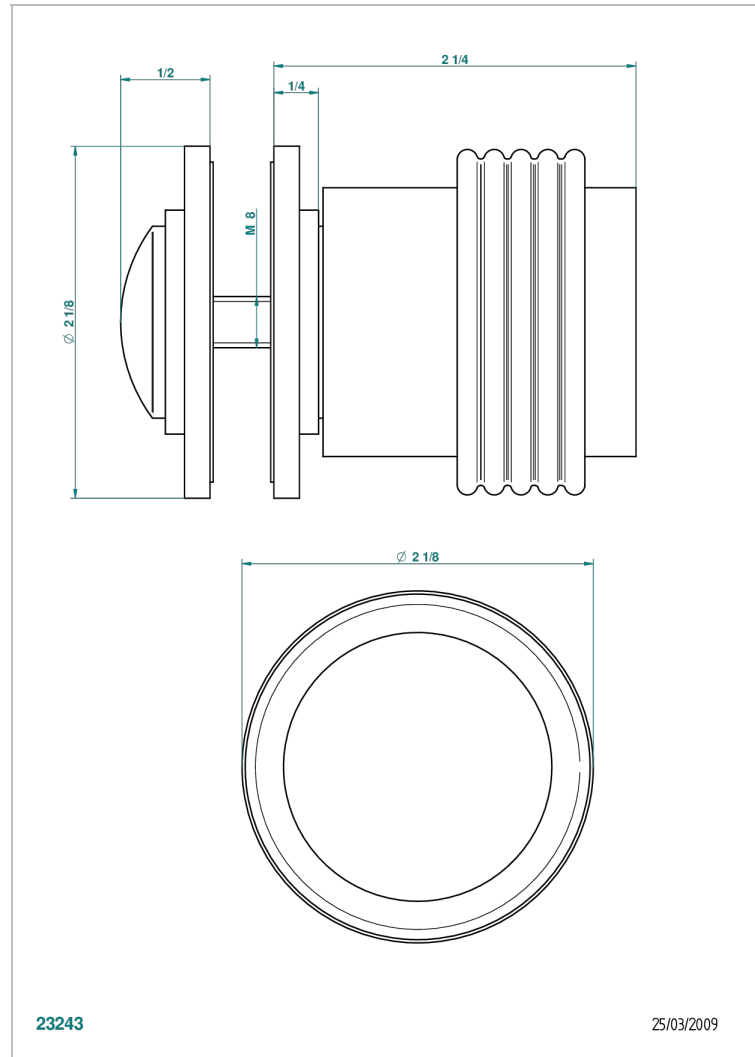

DIPLOMATE GROOVED RINGS

U4B-639V

Large door knob

THG[®]
PARIS

CHARACTERISTIC

- Diplomate Grooved rings
- Large door knob

AVAILABLE FINITIONS

Antique nickel - H28
Black ceram - D30
Blush PVD - H62
Brass color PVD - H49
Brown bronze color PVD - F33
Gold color PVD - H52

Nickel color PVD - H55
Polished chrome (color finish) - A02
Polished chrome / Polished gold (color finish) - G02
Polished gold (color finish) - F01
Polished nickel - B01
Soft gold - F30

Soft matt gold - F31
Umber PVD - H66
Varnished matt antique red copper (color finish) - H07