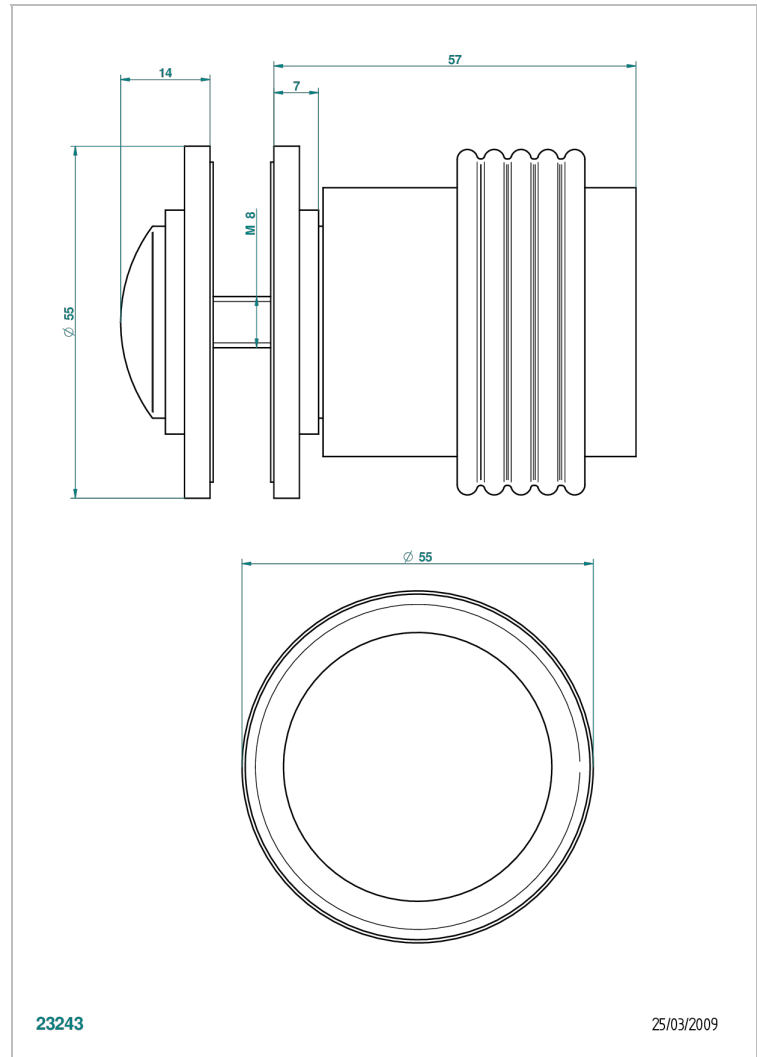

DIPLOMATE GROOVED RINGS

U4B-639V

Large door knob

THG[®]
PARIS

CHARACTERISTIC

- Diplomate Grooved rings
- Large door knob

AVAILABLE FINITIONS

Antique nickel - H28
Black ceram - D30
Blush PVD - H62
Brass color PVD - H49
Brown bronze color PVD - F33
Gold color PVD - H52

Nickel color PVD - H55
Polished chrome (color finish) - A02
Polished chrome / Polished gold
(color finish) - G02
Polished gold (color finish) - F01
Polished nickel - B01
Soft gold - F30

Soft matt gold - F31
Umber PVD - H66
Varnished matt antique red copper
(color finish) - H07