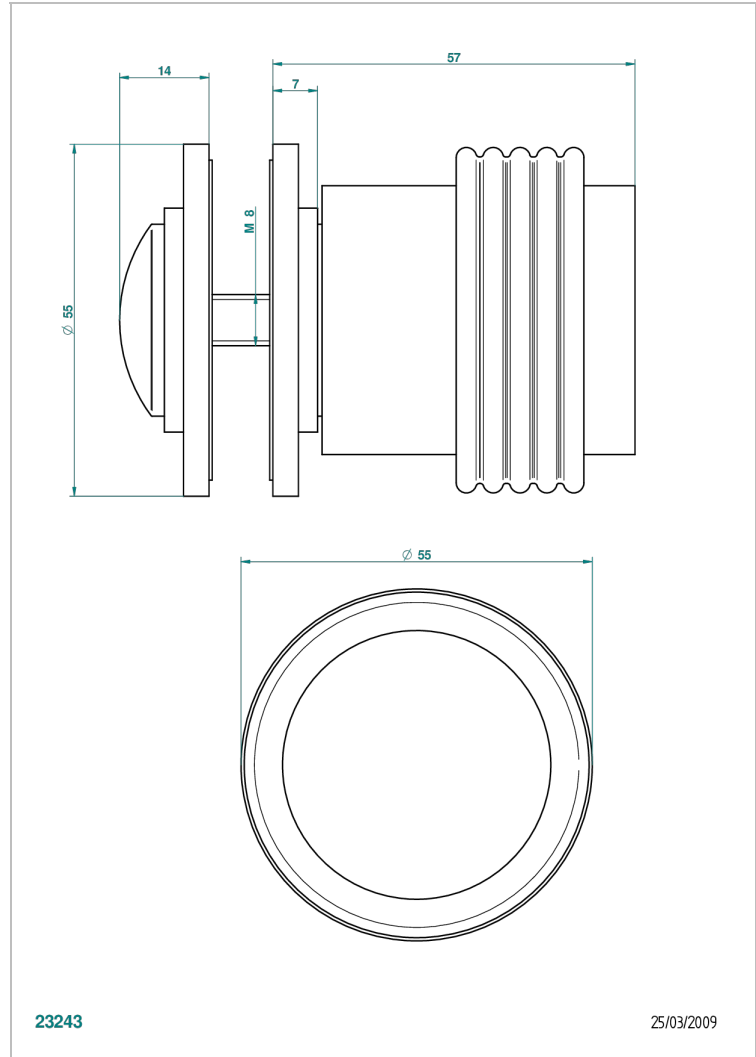

DIPLOMATE GROOVED RINGS

U4B-639V

Large door knob

23243

25/03/2009

CHARACTERISTIC

- Diplomate Grooved rings
- Large door knob

AVAILABLE FINITIONS